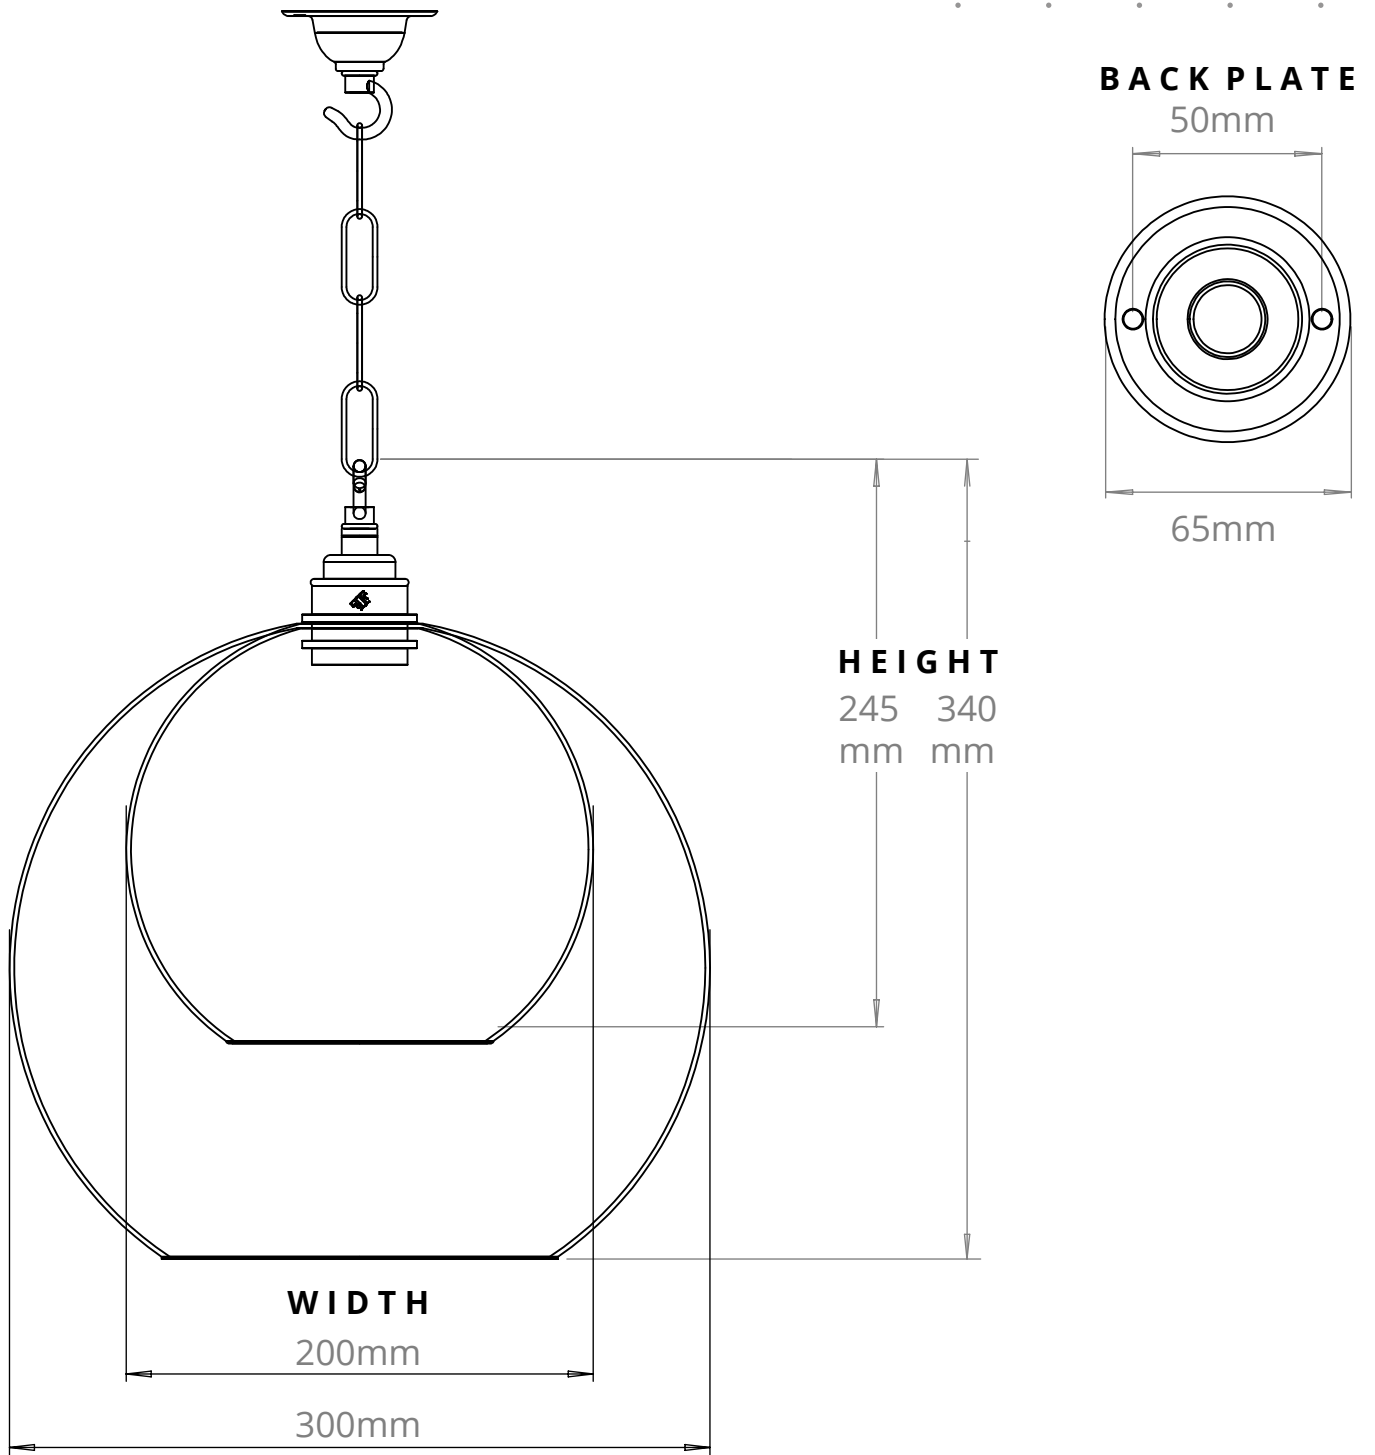

**HEREFORD HOOK & CHAIN PENDANT**  
SKU: HE-HC

SIZE	WEIGHT	LAMPHOLDER	MAX WATTAGE	IP RATING
LARGE	760G	E27	8W	IP20
EXTRA-LARGE	1550G	E27	8W	IP20

■ All of our glass shades have a tolerance of 5mm and therefore weights may vary