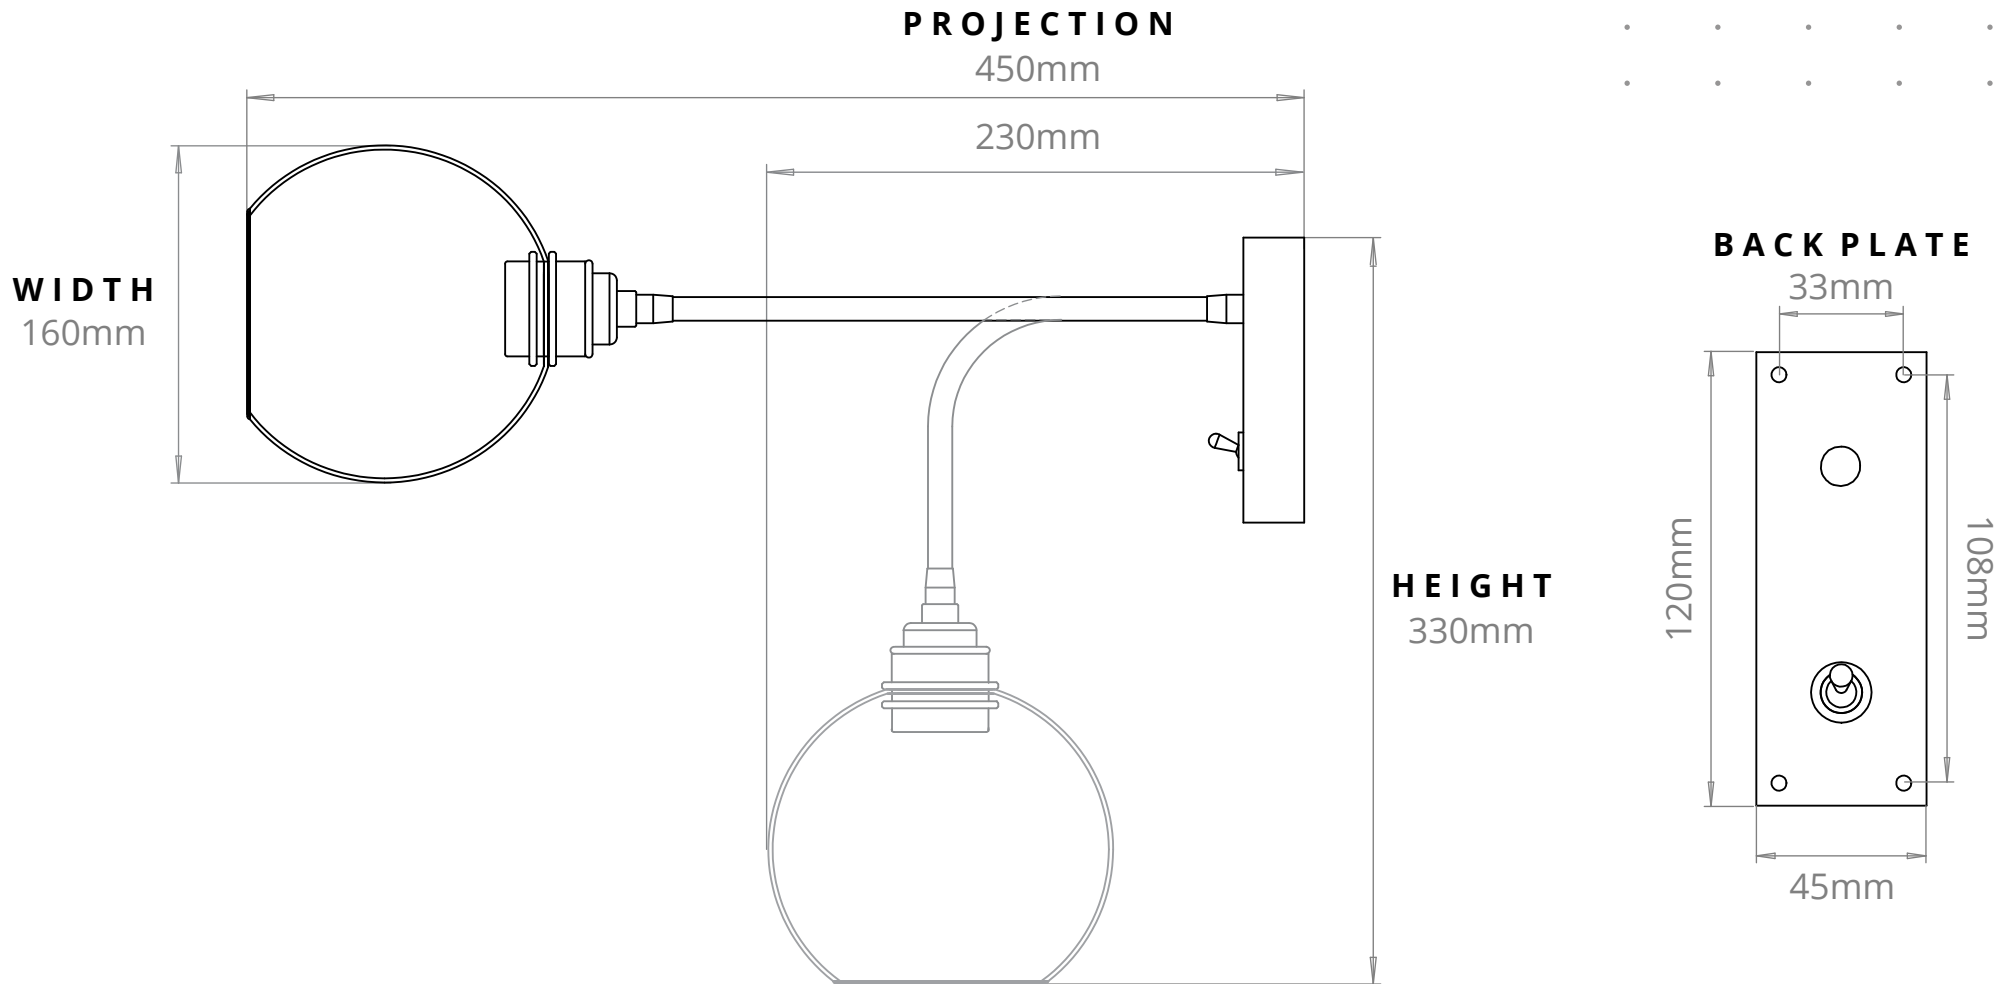

HEREFORD FLEXIBLE WALL LIGHT
SKU: HE-FWL

SIZE	WEIGHT	LAMPHOLDER	MAX WATTAGE	IP RATING
MEDIUM	640 G	E27	8 W	IP20

■ All of our glass shades have a tolerance of 5mm and therefore weights may vary