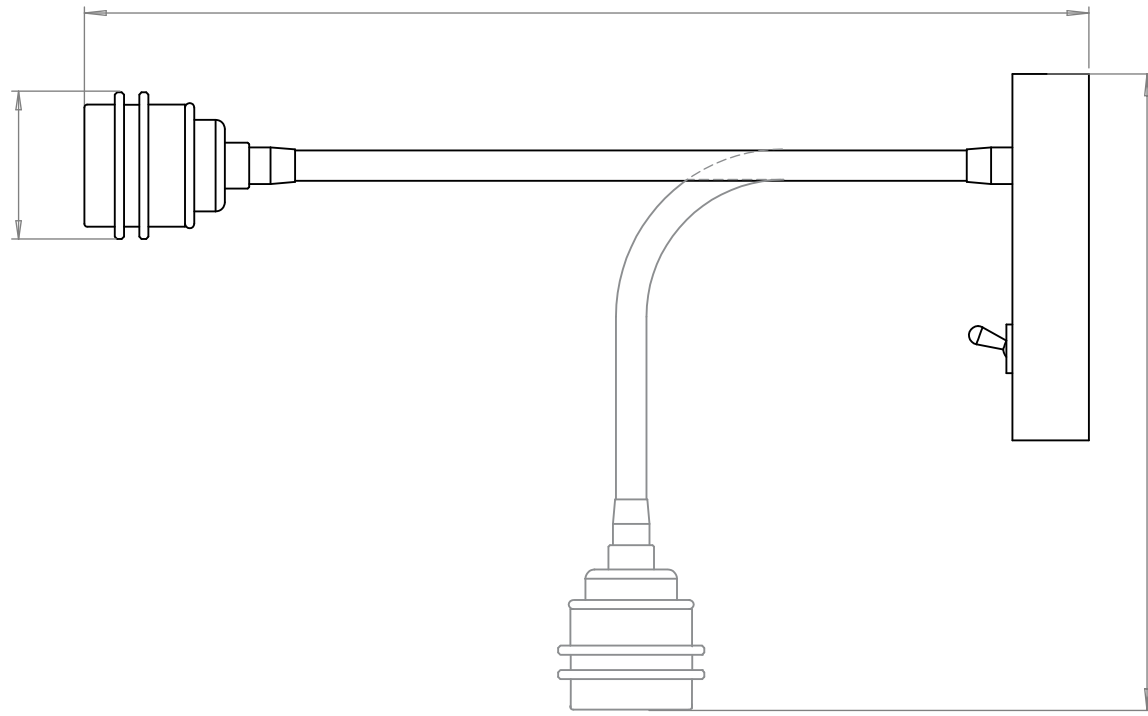

SIZE	WEIGHT	LAMPHOLDER	MAX WATTAGE	IP RATING
N/A	400 G	E27	8 W	IP20

PROJECTION
329mm

WIDTH
48mm

HEIGHT
209mm

BACK PLATE