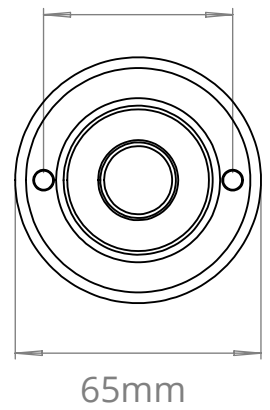

WELLINGTON WICKER PENDANT
 SKU: WE-PN-WK

SIZE	WEIGHT	LAMPHOLDER	MAX WATTAGE	IP RATING
ONE SIZE	1250G	E27	8W	IP20

CEILING PLATE
50mm

■ All of our wicker shades are woven by hand so have a tolerance and therefore weights may vary