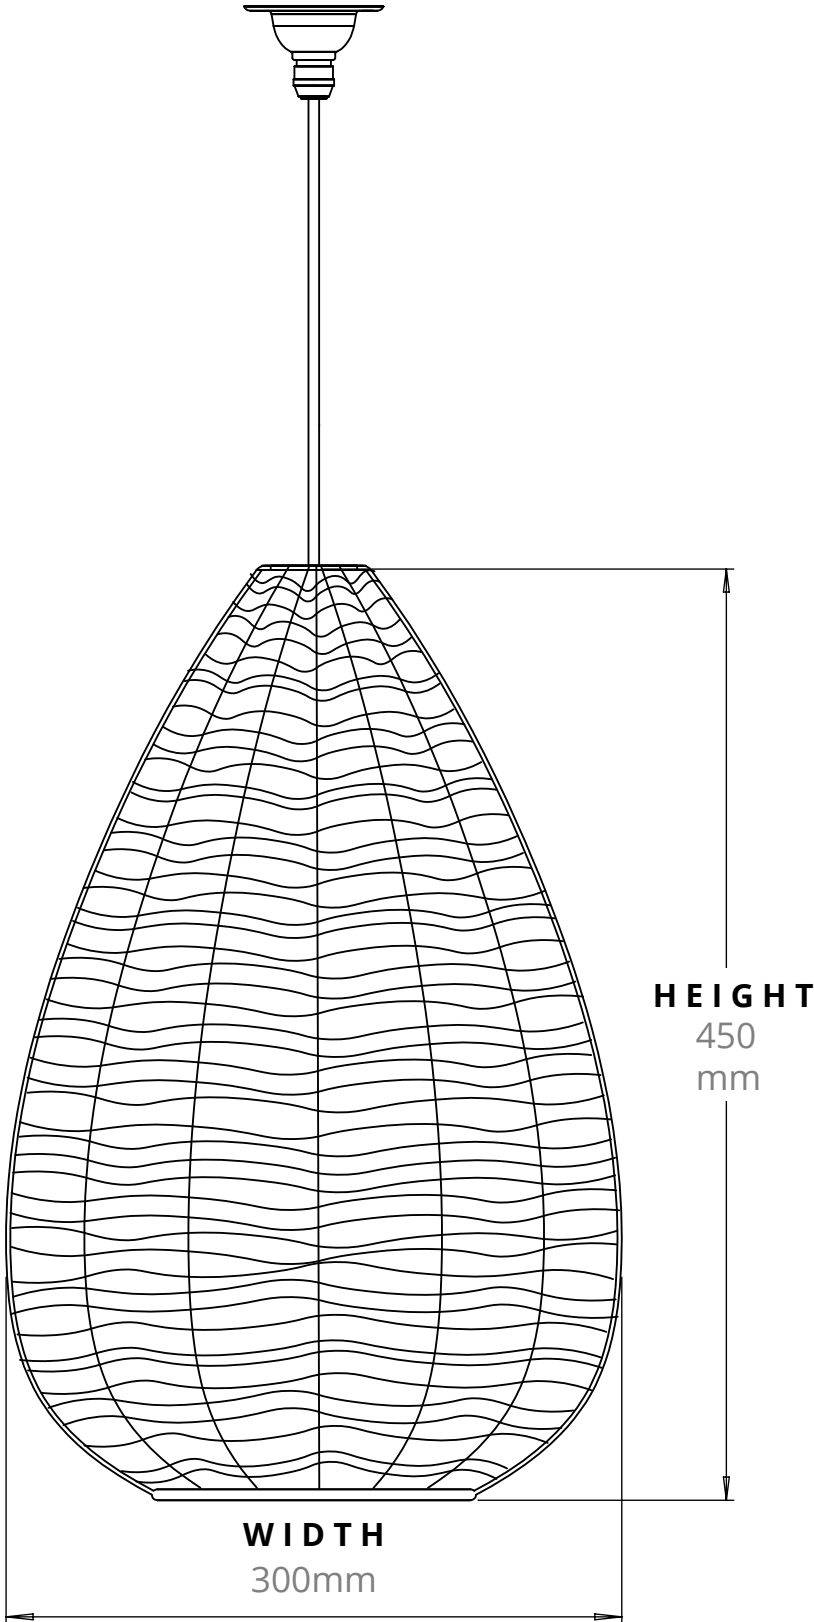

WELLINGTON WICKER PENDANT
 SKU: WE-PN-WK

SIZE	WEIGHT	LAMPHOLDER	MAX WATTAGE	IP RATING
ONE SIZE	1250G	E27	8W	IP20

CEILING PLATE
50mm

■ All of our wicker shades are woven by hand so have a tolerance and therefore weights may vary