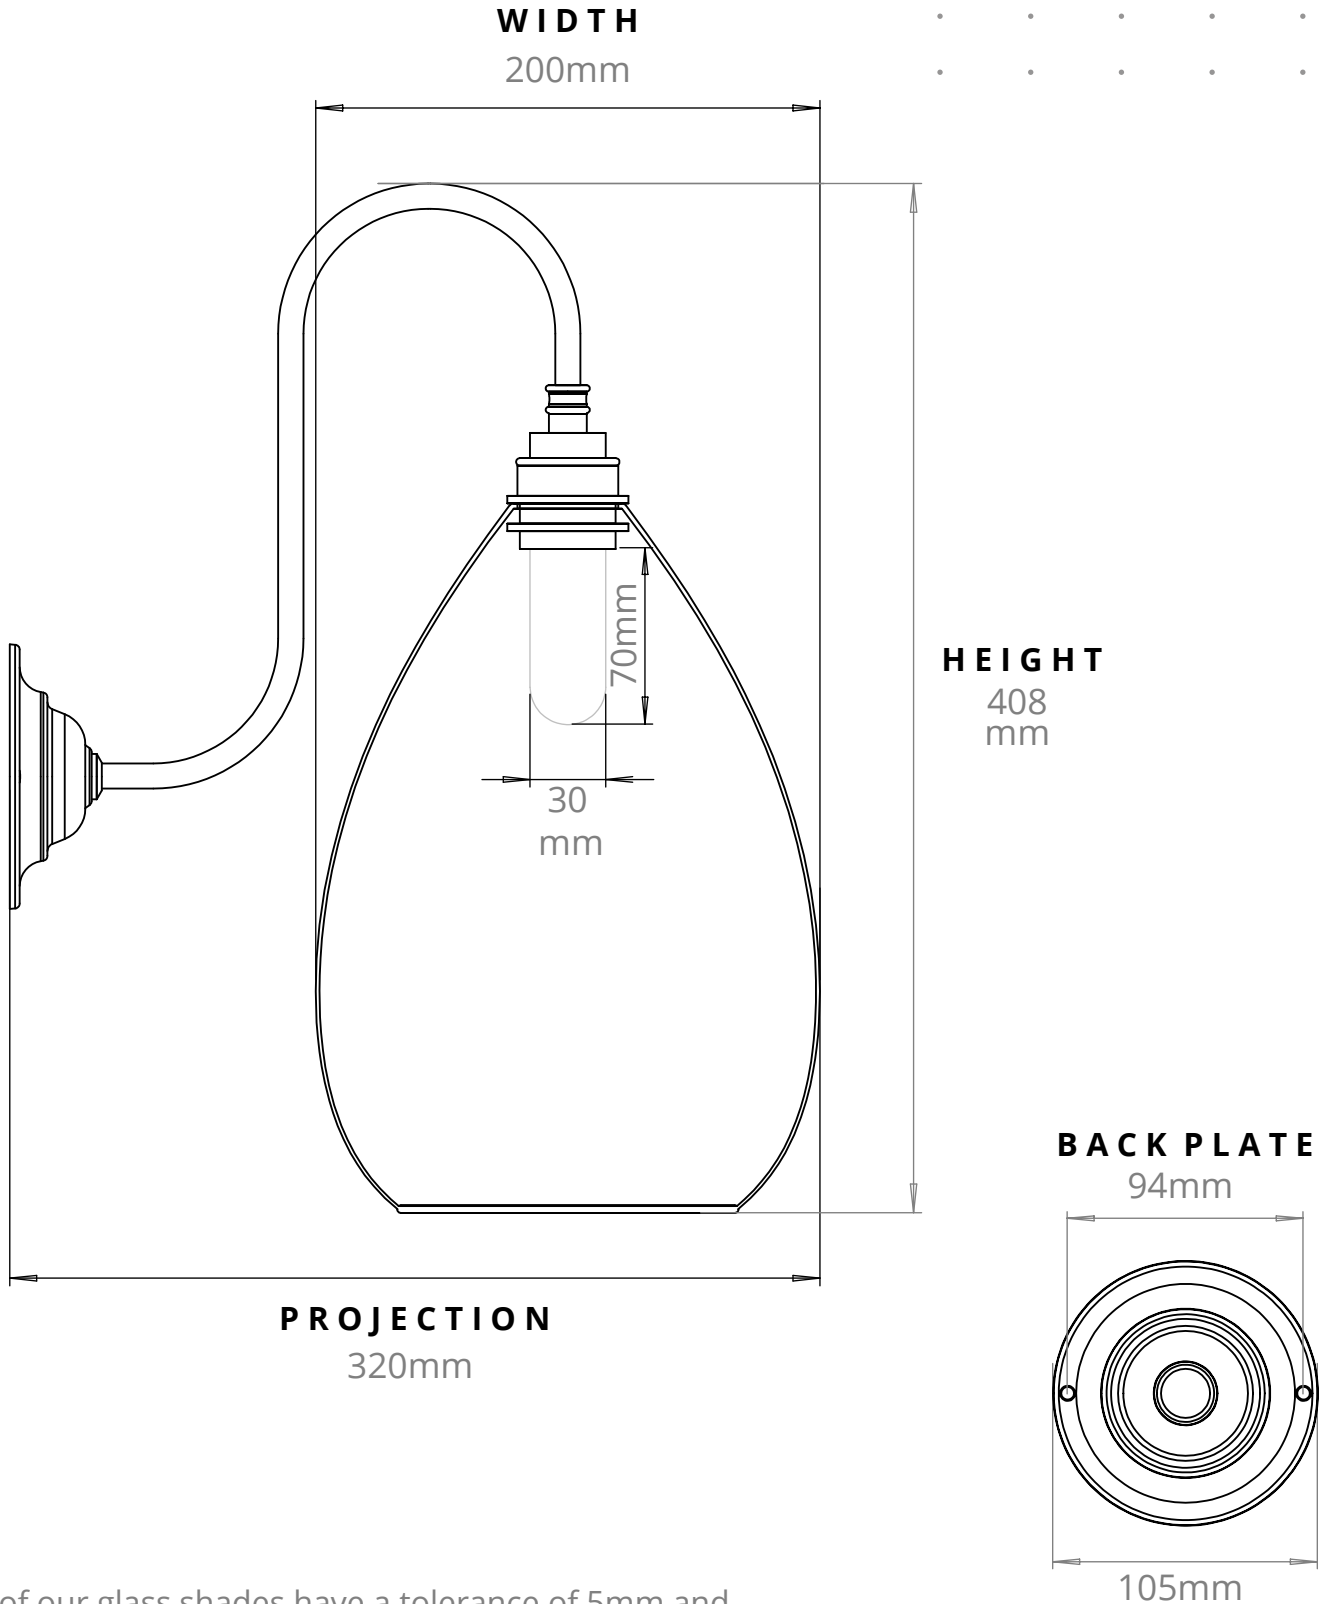

WELLINGTON BATHROOM SWAN NECK WALL LIGHT
 SKU: WE-BSN

SIZE	WEIGHT	LAMPHOLDER	MAX WATTAGE	IP RATING
EXTRA-LARGE	1000G	G9	8W	IP44

- All of our glass shades have a tolerance of 5mm and therefore weights may vary
- This product is supplied with a light source of energy class E