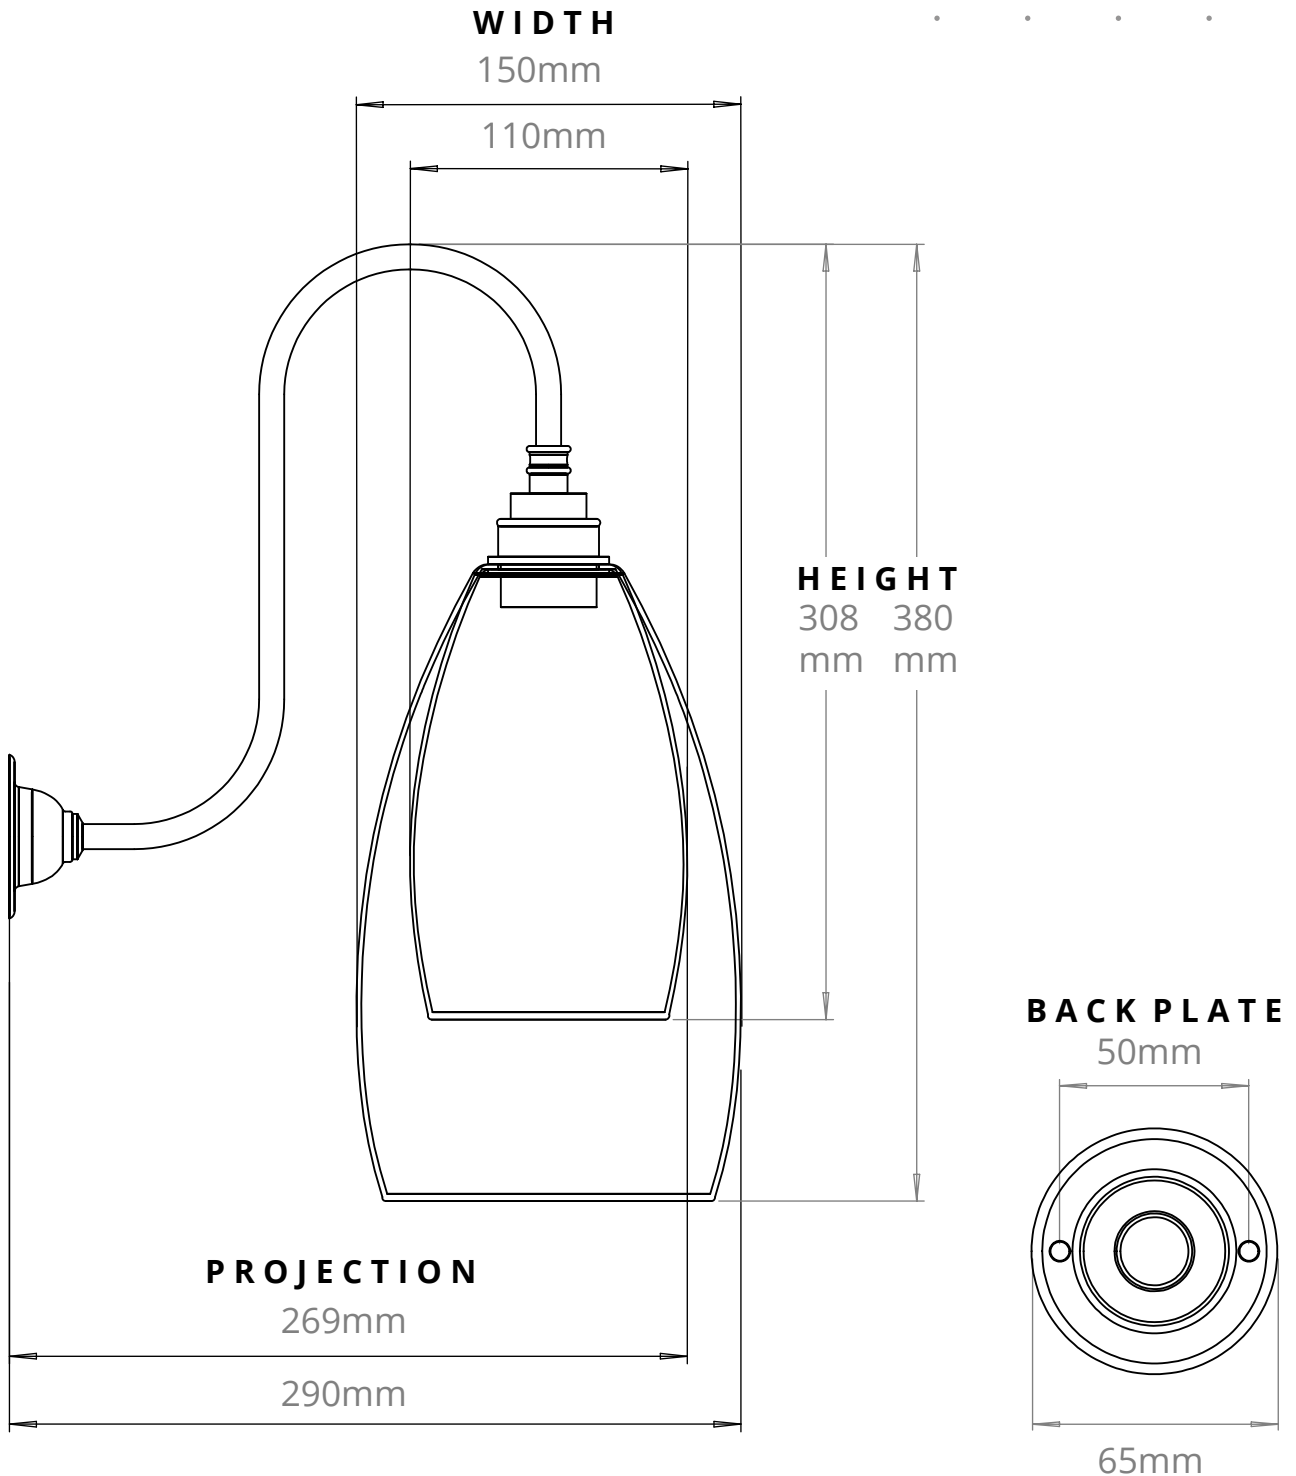

UPTON SWAN NECK WALL LIGHT
SKU:UP-SN

SIZE	WEIGHT	LAMPHOLDER	MAX WATTAGE	IP RATING
MEDIUM	675 G	E27	8 W	IP20
LARGE	785 G	E27	8 W	IP20

■ All of our glass shades have a tolerance of 5mm and therefore weights may vary