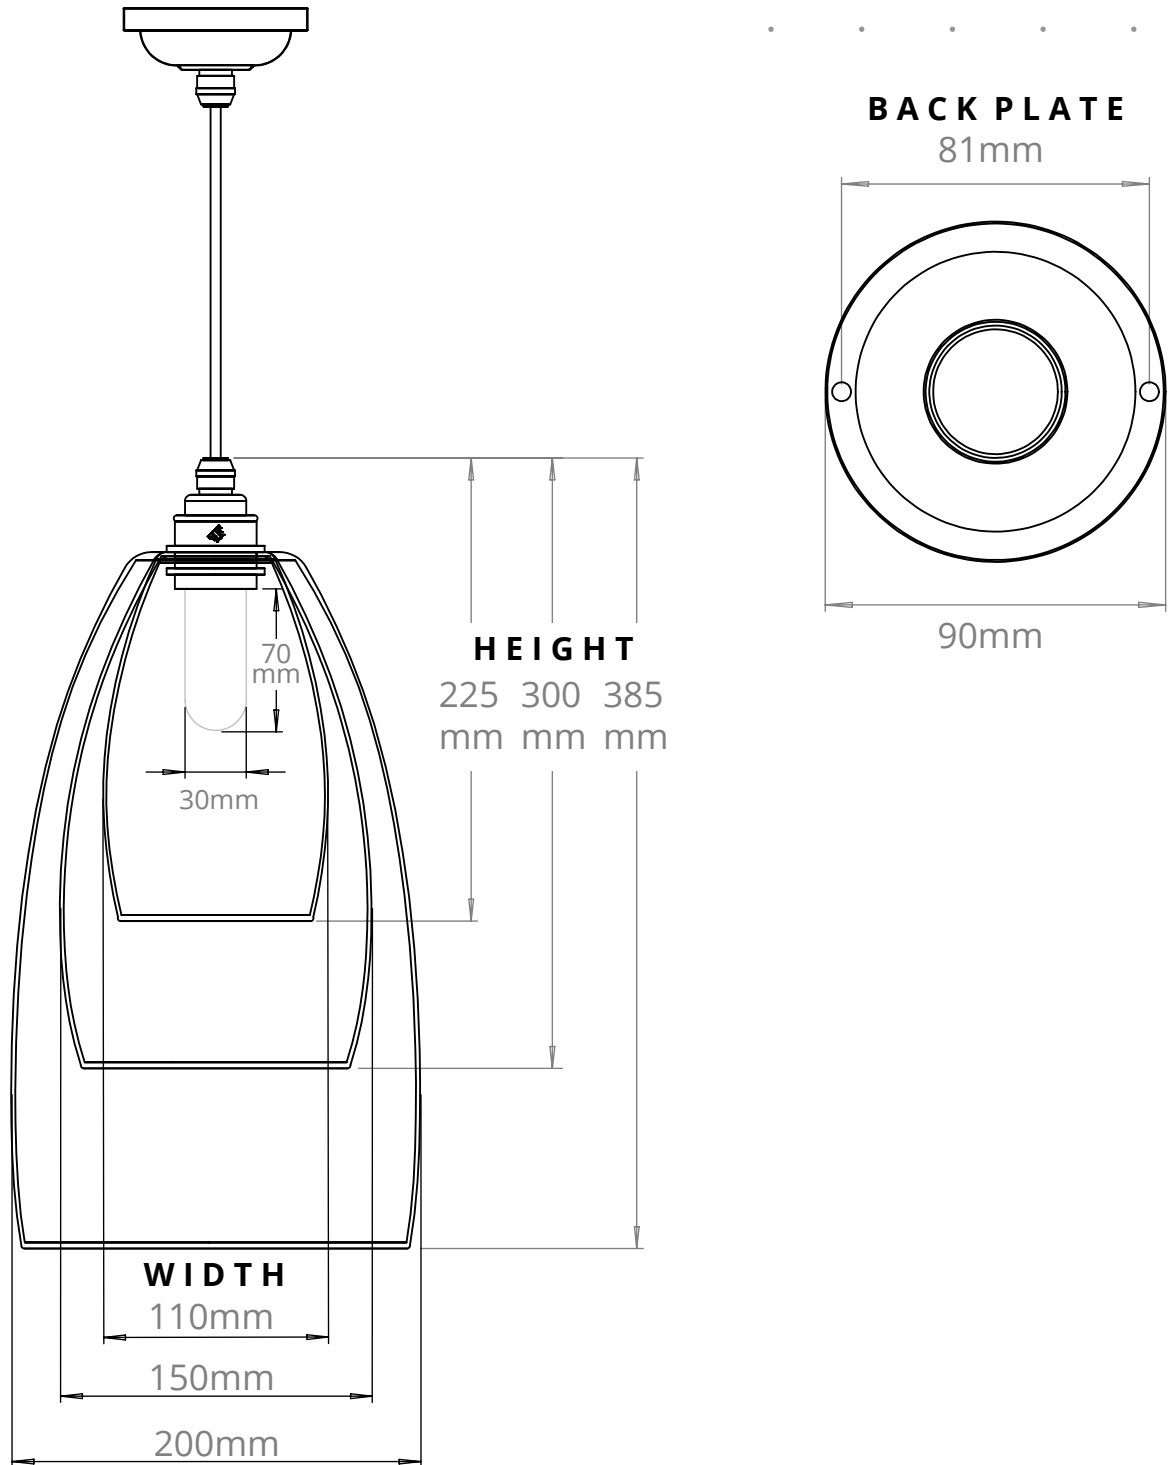

UPTON BATHROOM PENDANT
SKU: UP-BPN

SIZE	WEIGHT	LAMPHOLDER	MAX WATTAGE	IP RATING
MEDIUM	750G	G9	8W	IP44
LARGE	860G	G9	8W	IP44
EXTRA-LARGE	990G	G9	8W	IP44

- All of our glass shades have a tolerance of 5mm and therefore weights may vary
- This product is supplied with a light source of energy class E