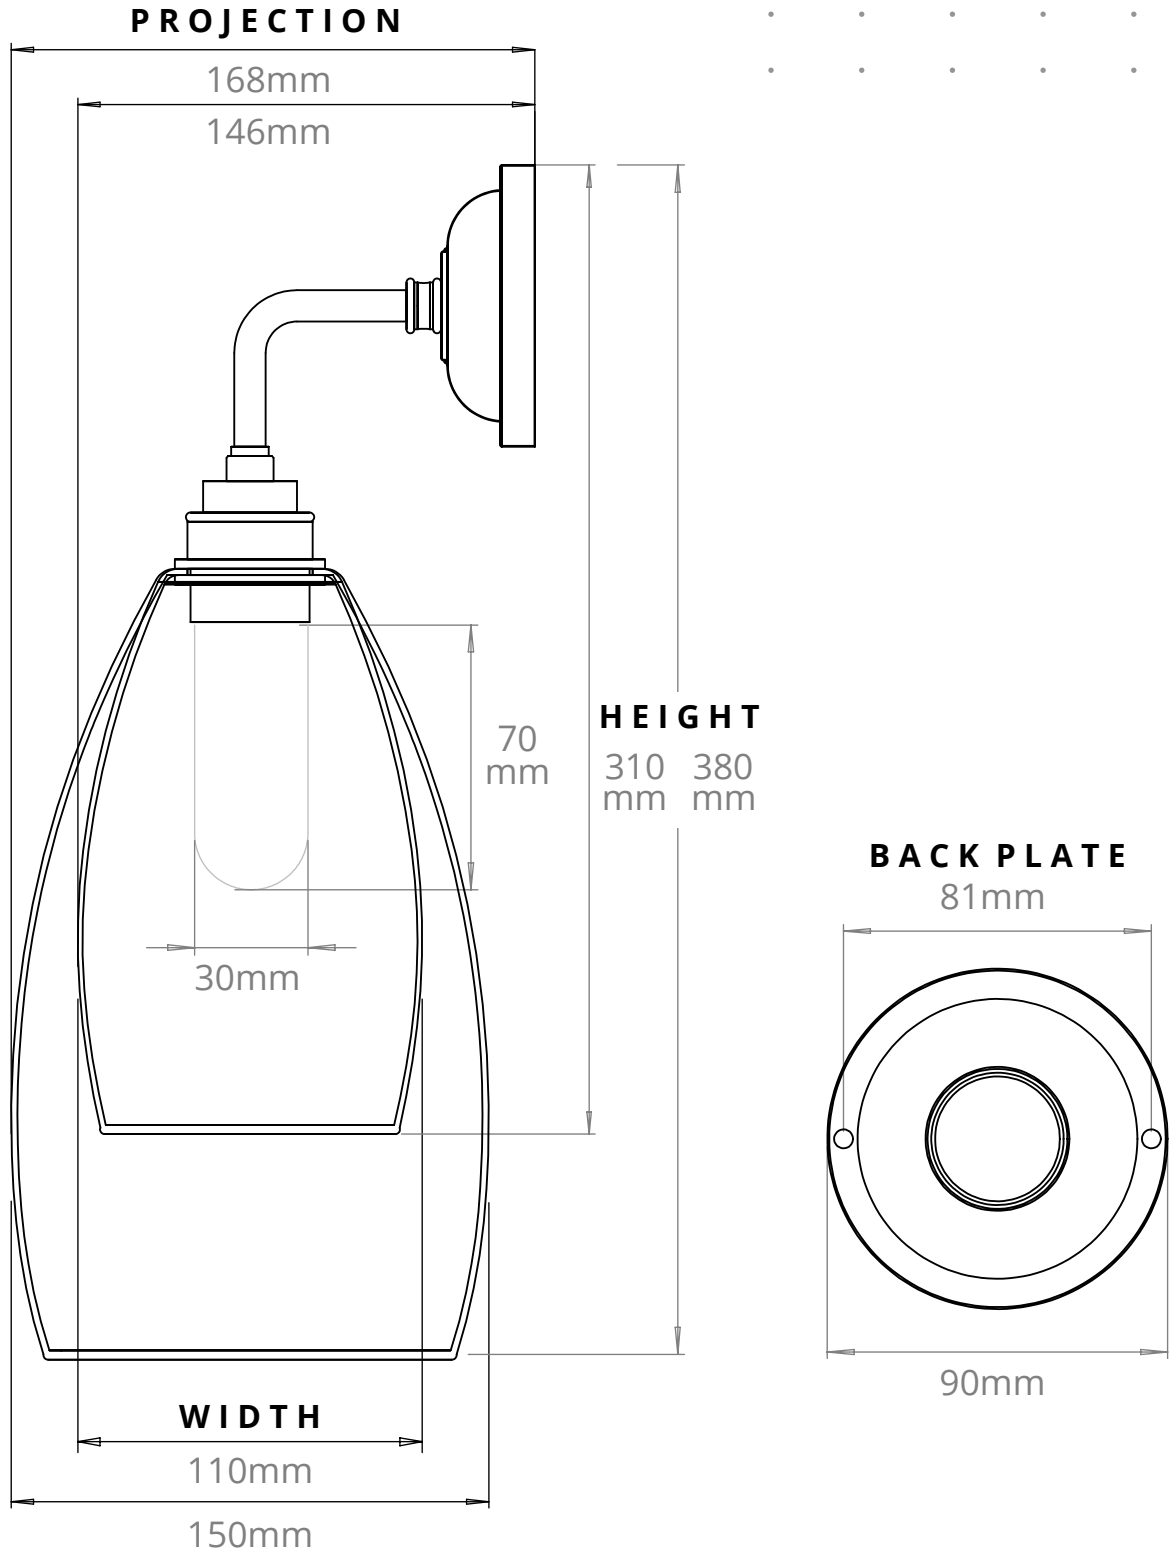

UPTON BATHROOM CONTEMPORARY WALL LIGHT
SKU: UP-BCW

SIZE	WEIGHT	LAMPHOLDER	MAX WATTAGE	IP RATING
MEDIUM	755G	G9	8W	IP44
LARGE	865G	G9	8W	IP44

- All of our glass shades have a tolerance of 5mm and therefore weights may vary
- This product is supplied with a light source of energy class E