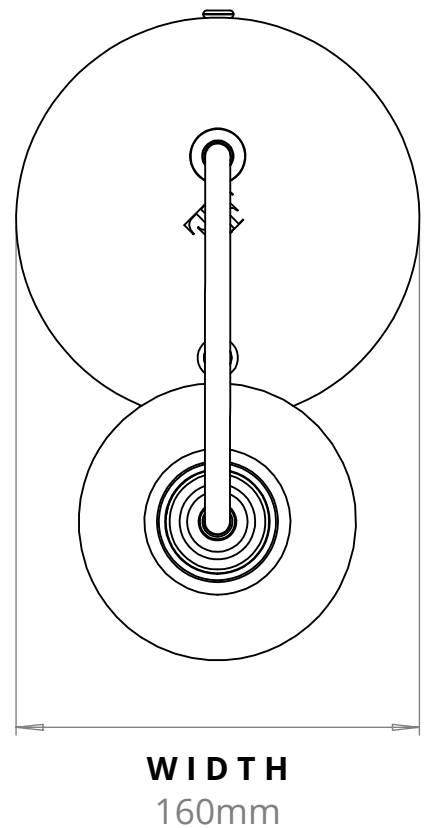

UPTON ADJUSTABLE TABLE LAMP
SKU: UP-ATL

SIZE	WEIGHT	LAMPHOLDER	MAX WATTAGE	IP RATING
ONE SIZE	3200G	E27	8W	IP20

STANDARD 3 PIN
UK

■ All of our glass shades have a tolerance of 5mm and therefore weights may vary