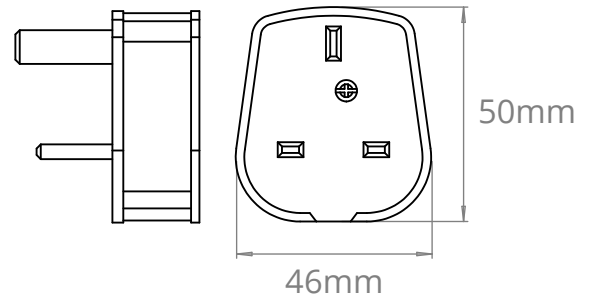

UPTON ADJUSTABLE TABLE LAMP
SKU: UP-ATL

SIZE	WEIGHT	LAMPHOLDER	MAX WATTAGE	IP RATING
ONE SIZE	3200G	E27	8W	IP20

STANDARD 3 PIN
UK

■ All of our glass shades have a tolerance of 5mm and therefore weights may vary