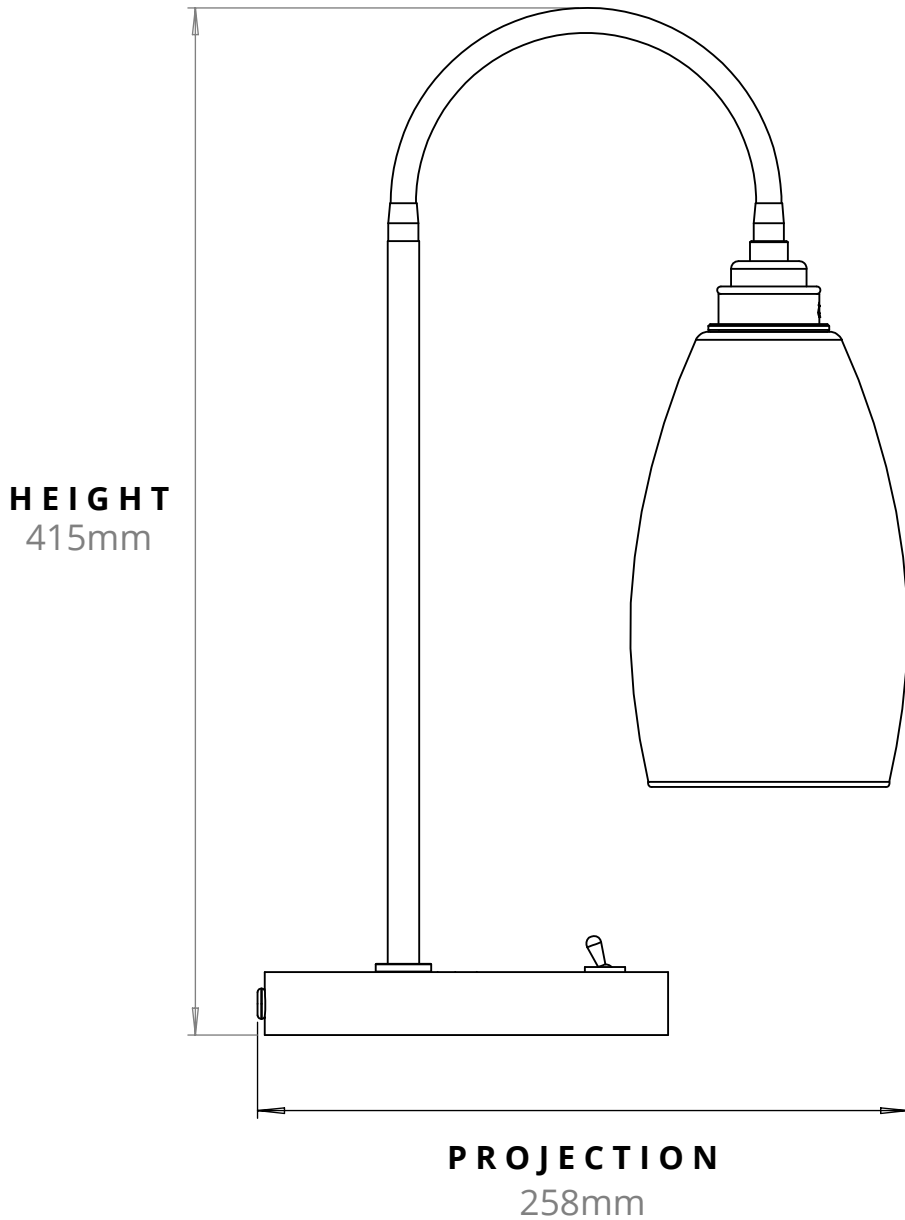

UPTON ADJUSTABLE TABLE LAMP
SKU: UP-ATL

SIZE	WEIGHT	LAMPHOLDER	MAX WATTAGE	IP RATING
ONE SIZE	3200G	E27	8W	IP20

STANDARD 3 PIN
UK

■ All of our glass shades have a tolerance of 5mm and therefore weights may vary