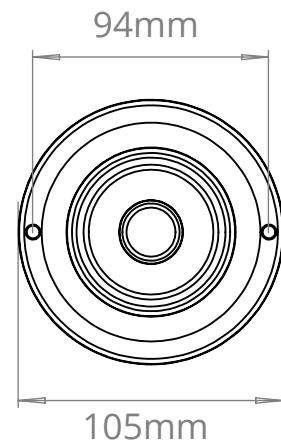

**UPTON ADJUSTABLE READING LIGHT**  
SKU:UP-RL

| SIZE   | WEIGHT | LAMPHOLDER | MAX WATTAGE | IP RATING |
|--------|--------|------------|-------------|-----------|
| MEDIUM | 760G   | E27        | 8W          | IP20      |
| LARGE  | 870G   | E27        | 8W          | IP20      |

**PROJECTION**

**BACK PLATE**

■ All of our glass shades have a tolerance of 5mm and therefore weights may vary