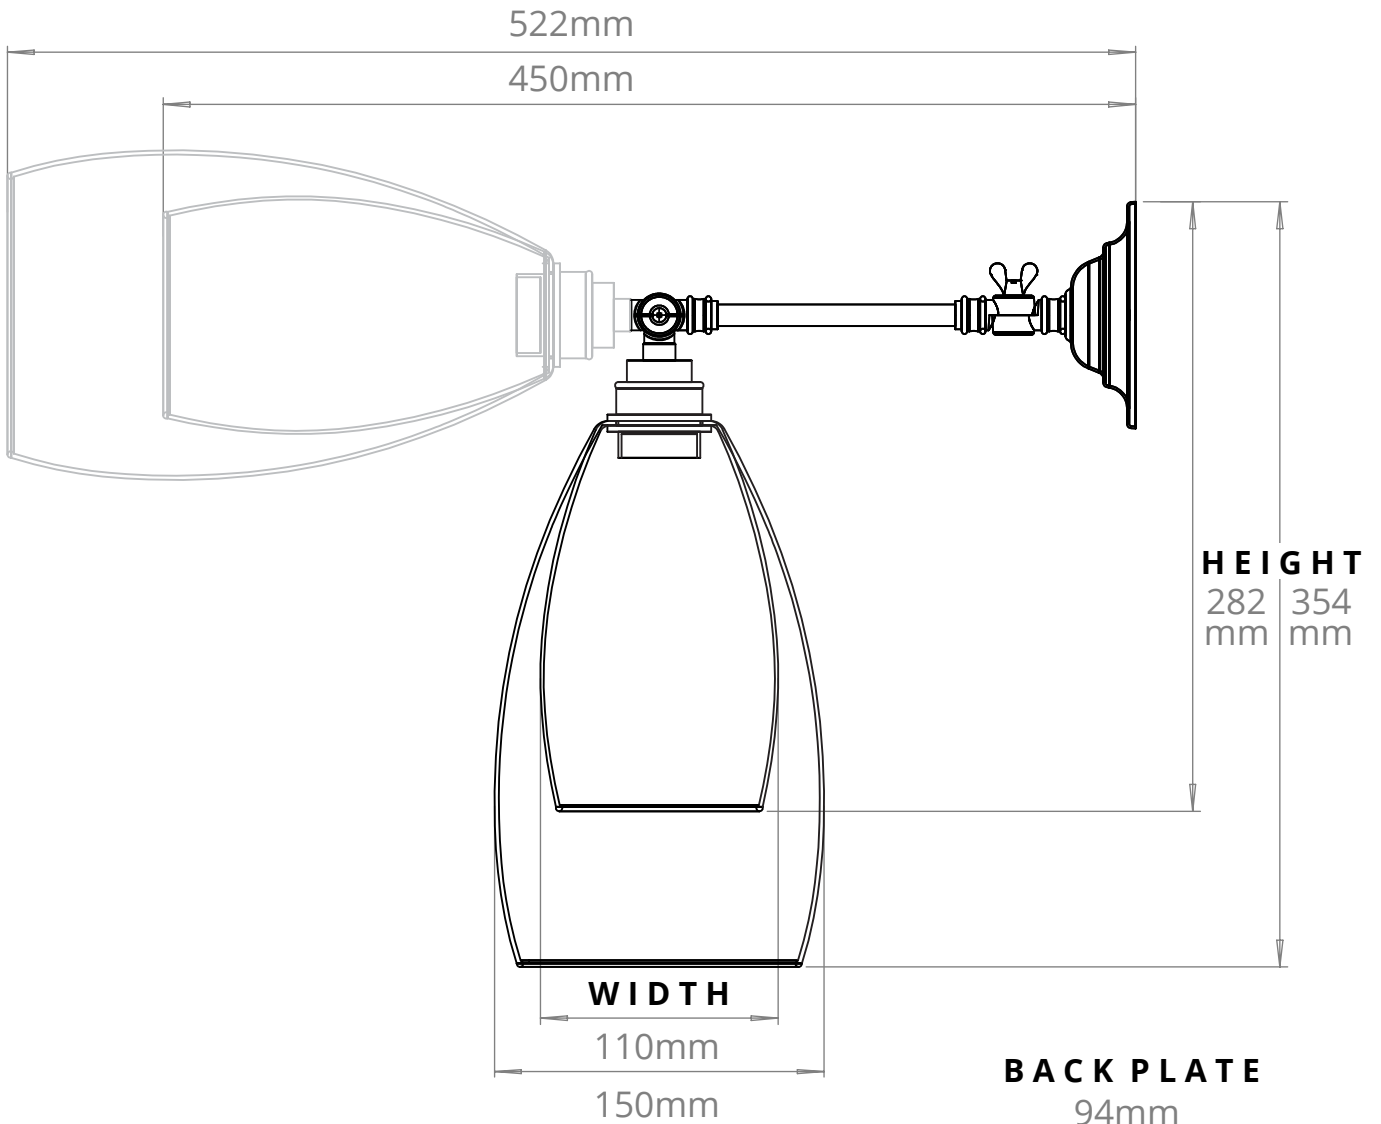

**UPTON ADJUSTABLE READING LIGHT**  
SKU:UP-RL

| SIZE   | WEIGHT | LAMPHOLDER | MAX WATTAGE | IP RATING |
|--------|--------|------------|-------------|-----------|
| MEDIUM | 760G   | E27        | 8W          | IP20      |
| LARGE  | 870G   | E27        | 8W          | IP20      |

**PROJECTION**

**BACK PLATE**

■ All of our glass shades have a tolerance of 5mm and therefore weights may vary