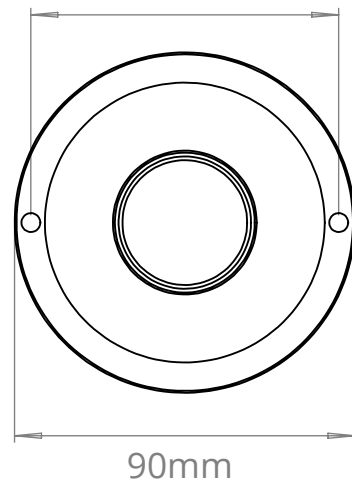

UPTON 3 WAY STAGGERED CLUSTER
SKU: UP-3G

SIZE	WEIGHT	LAMPHOLDER	MAX WATTAGE	IP RATING
LARGE	1610G	E27	8W	IP20

CEILING PLATE
81mm

- This product is supplied with 1 metre of flex as standard
- All of our glass shades have a tolerance of 5mm and therefore weights may vary