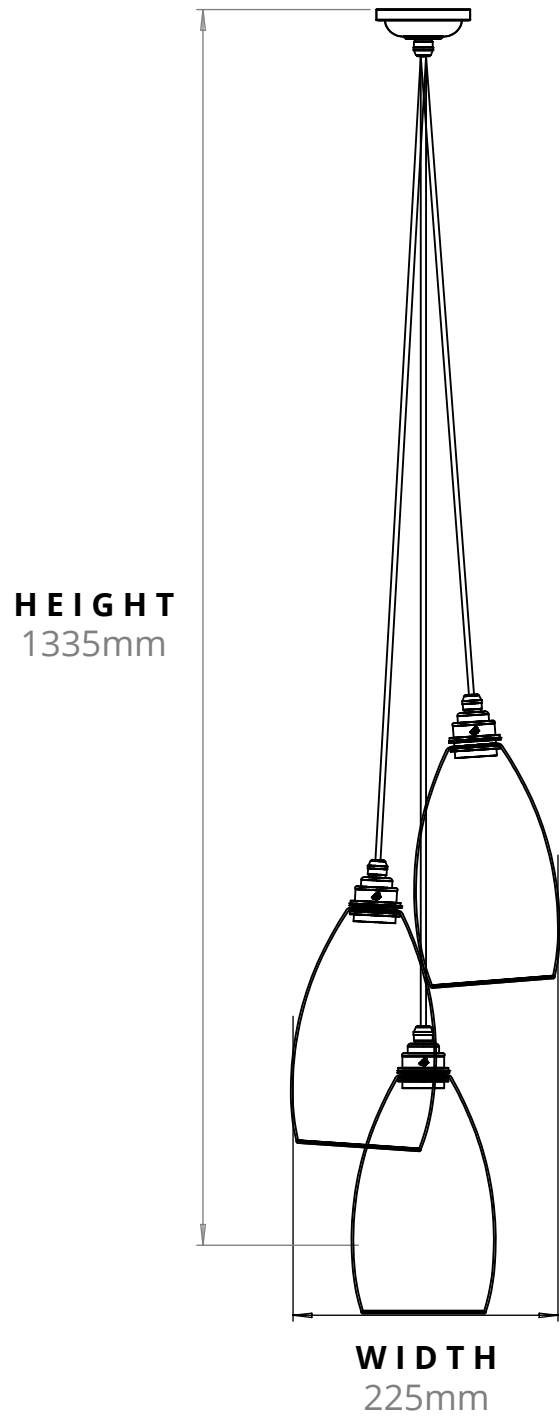

UPTON 3 WAY STAGGERED CLUSTER
SKU: UP-3G

SIZE	WEIGHT	LAMPHOLDER	MAX WATTAGE	IP RATING
LARGE	1610G	E27	8W	IP20

CEILING PLATE
81mm

- This product is supplied with 1 metre of flex as standard
- All of our glass shades have a tolerance of 5mm and therefore weights may vary