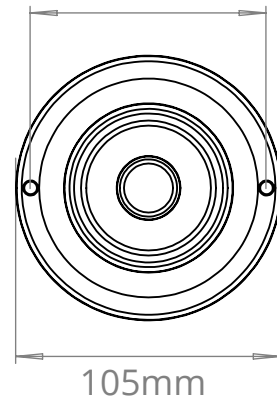

**PIXLEY DOUBLE ARM CLASSIC WALL LIGHT**  
SKU: PI-2CL

SIZE	WEIGHT	LAMPHOLDER	MAX WATTAGE	IP RATING
EXTRA-SMALL	815G	E27	8W	IP20

**BACK PLATE**  
94mm

■ All of our glass shades have a tolerance of 5mm and therefore weights may vary