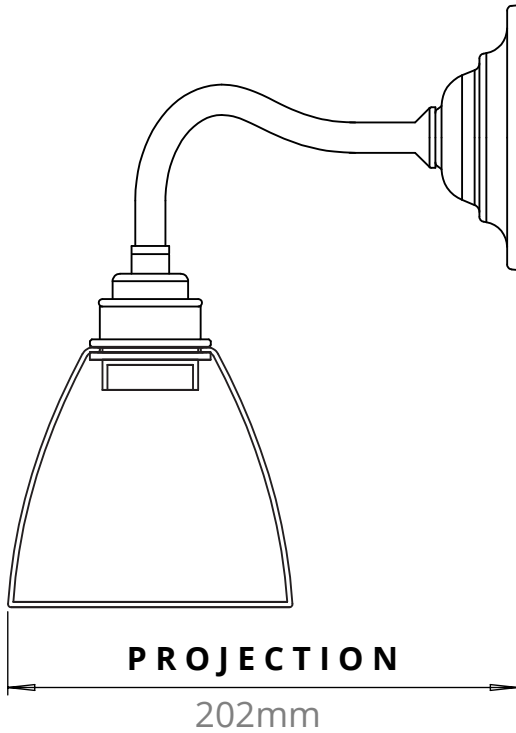

**PIXLEY DOUBLE ARM CLASSIC WALL LIGHT**  
SKU: PI-2CL

SIZE	WEIGHT	LAMPHOLDER	MAX WATTAGE	IP RATING
EXTRA-SMALL	815G	E27	8W	IP20

**BACK PLATE**  
94mm

■ All of our glass shades have a tolerance of 5mm and therefore weights may vary