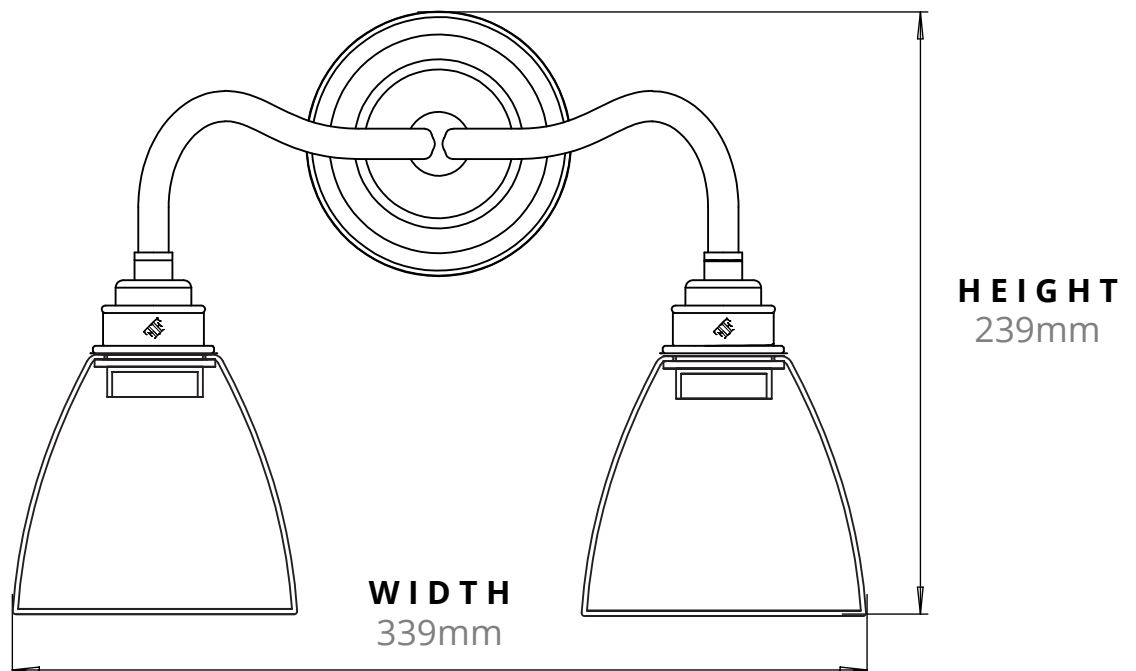

**PIXLEY DOUBLE ARM CLASSIC WALL LIGHT**  
SKU: PI-2CL

SIZE	WEIGHT	LAMPHOLDER	MAX WATTAGE	IP RATING
EXTRA-SMALL	815G	E27	8W	IP20

**BACK PLATE**  
94mm

■ All of our glass shades have a tolerance of 5mm and therefore weights may vary