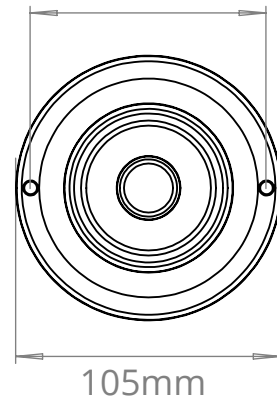

LEDBURY DOUBLE ARM CLASSIC WALL LIGHT
SKU: LE-C2L

SIZE	WEIGHT	LAMPHOLDER	MAX WATTAGE	IP RATING
MEDIUM	965G	E27	8W	IP20

BACK PLATE
94mm

■ All of our glass shades have a tolerance of 5mm and therefore weights may vary