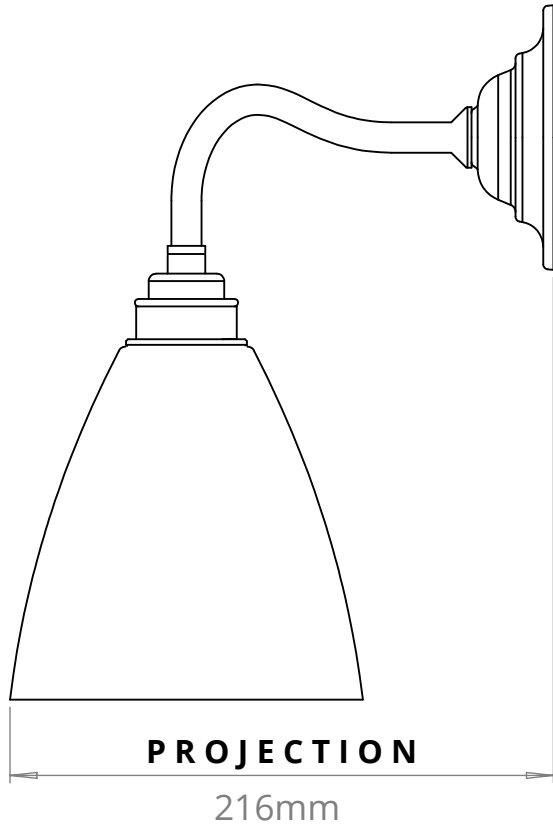

LEDBURY DOUBLE ARM CLASSIC WALL LIGHT
SKU: LE-C2L

SIZE	WEIGHT	LAMPHOLDER	MAX WATTAGE	IP RATING
MEDIUM	965G	E27	8W	IP20

BACK PLATE
94mm

■ All of our glass shades have a tolerance of 5mm and therefore weights may vary