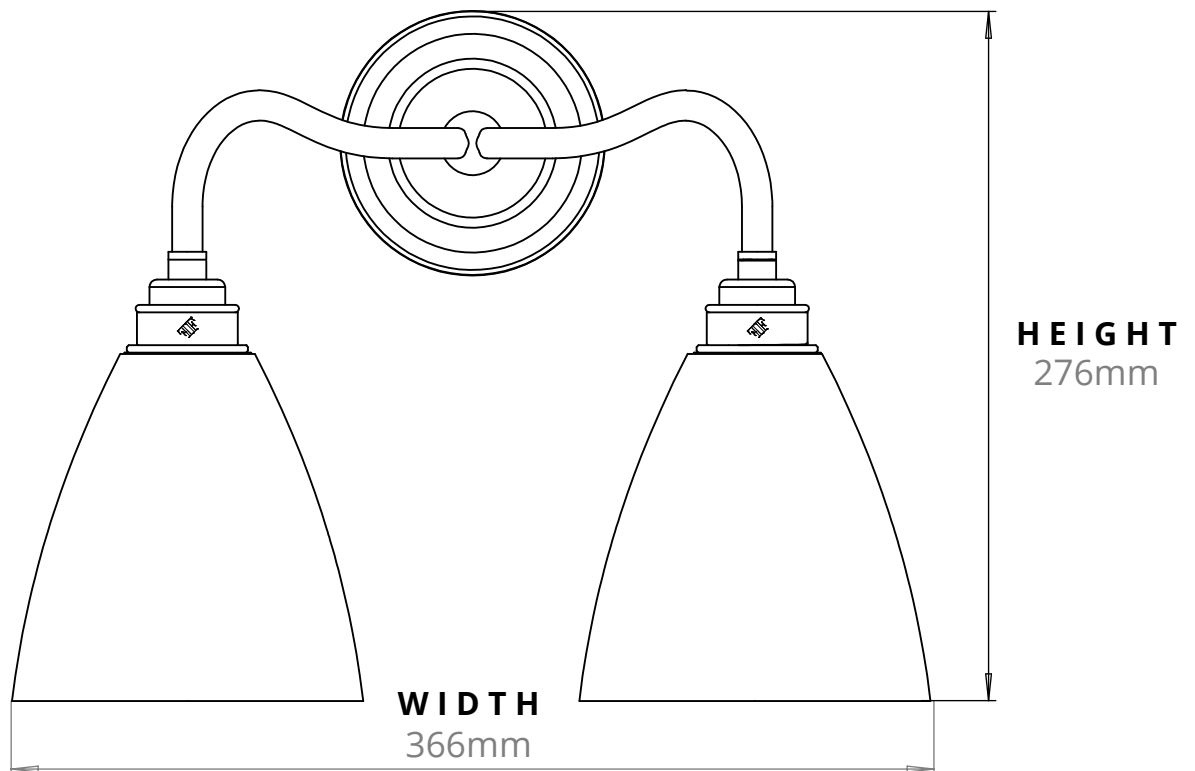

LEDBURY DOUBLE ARM CLASSIC WALL LIGHT
SKU: LE-C2L

SIZE	WEIGHT	LAMPHOLDER	MAX WATTAGE	IP RATING
MEDIUM	965G	E27	8W	IP20

BACK PLATE
94mm

■ All of our glass shades have a tolerance of 5mm and therefore weights may vary