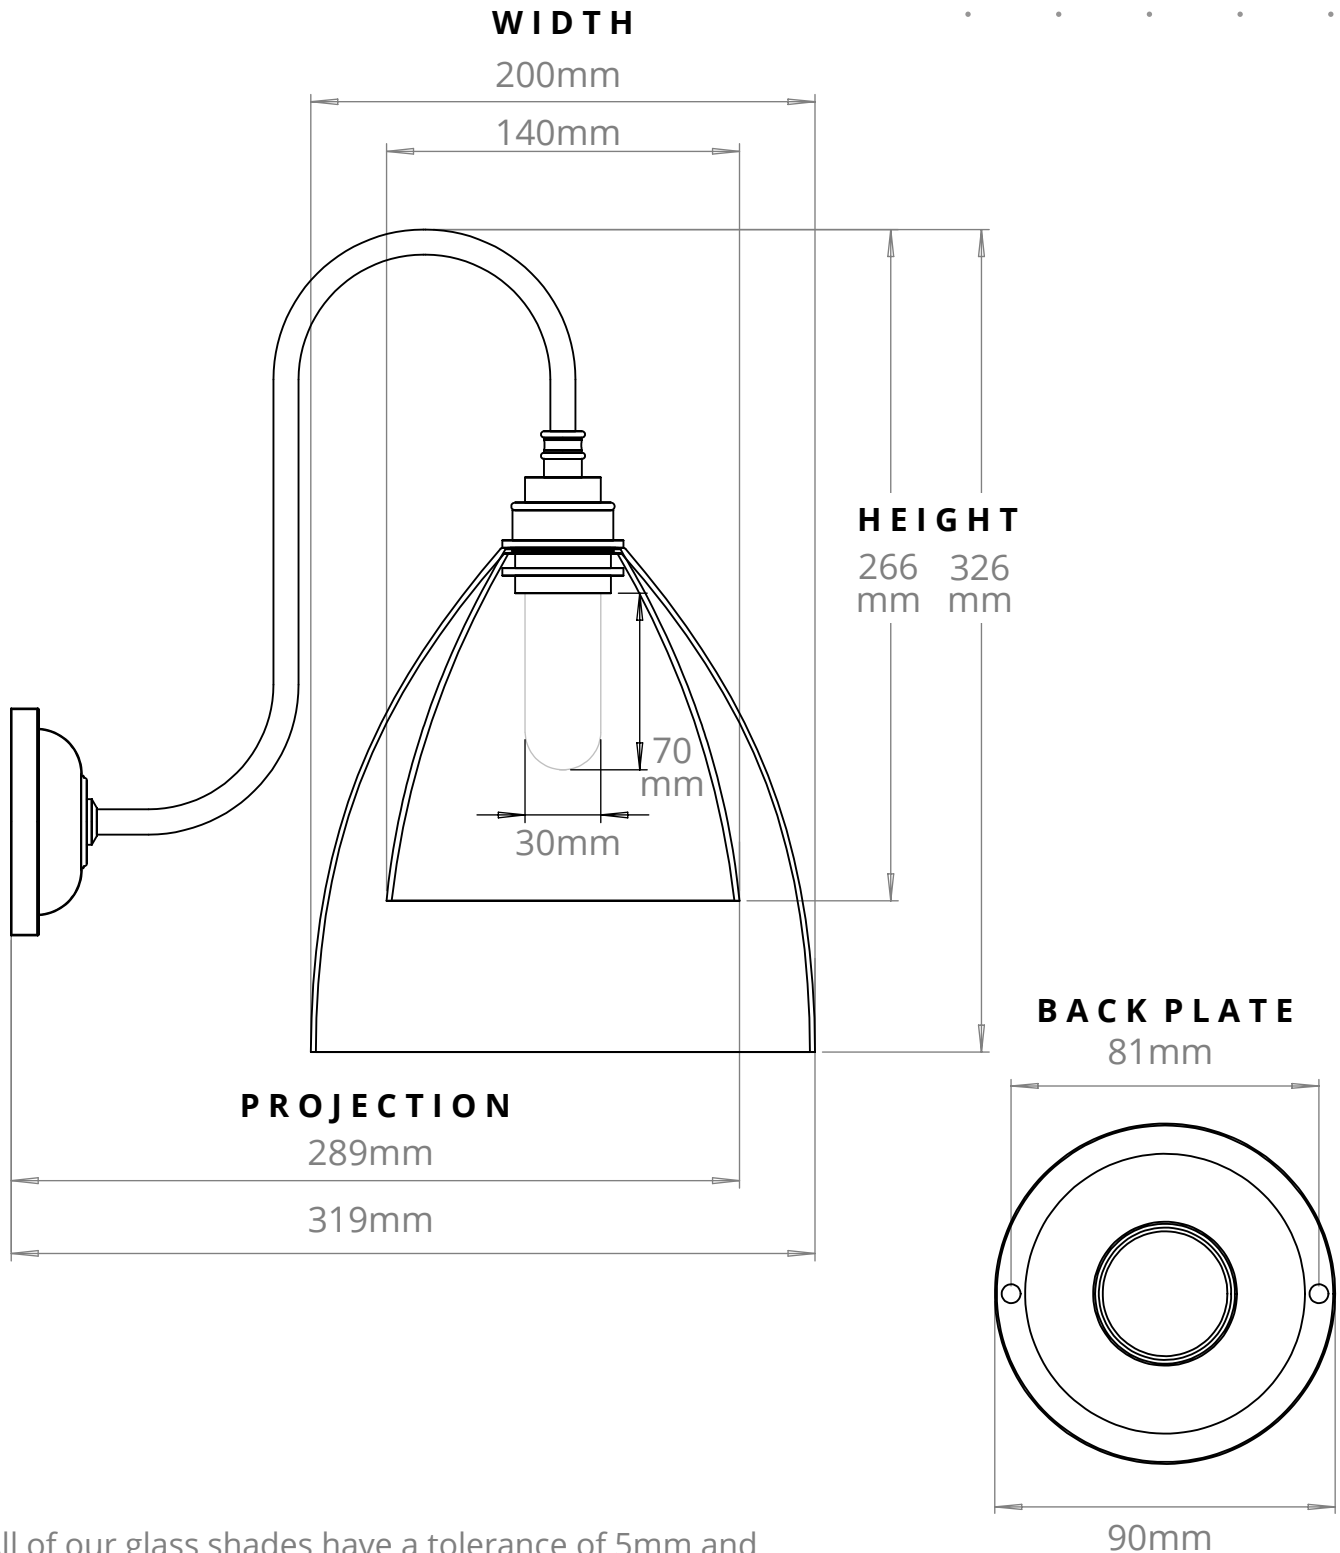

LEDBURY BATHROOM SWAN NECK WALL LIGHT
SKU: LE-BSN

SIZE	WEIGHT	LAMPHOLDER	MAX WATTAGE	IP RATING
MEDIUM	680G	G9	8W	IP44
LARGE	890G	G9	8W	IP44

- All of our glass shades have a tolerance of 5mm and therefore weights may vary
- This product is supplied with a light source of energy class E