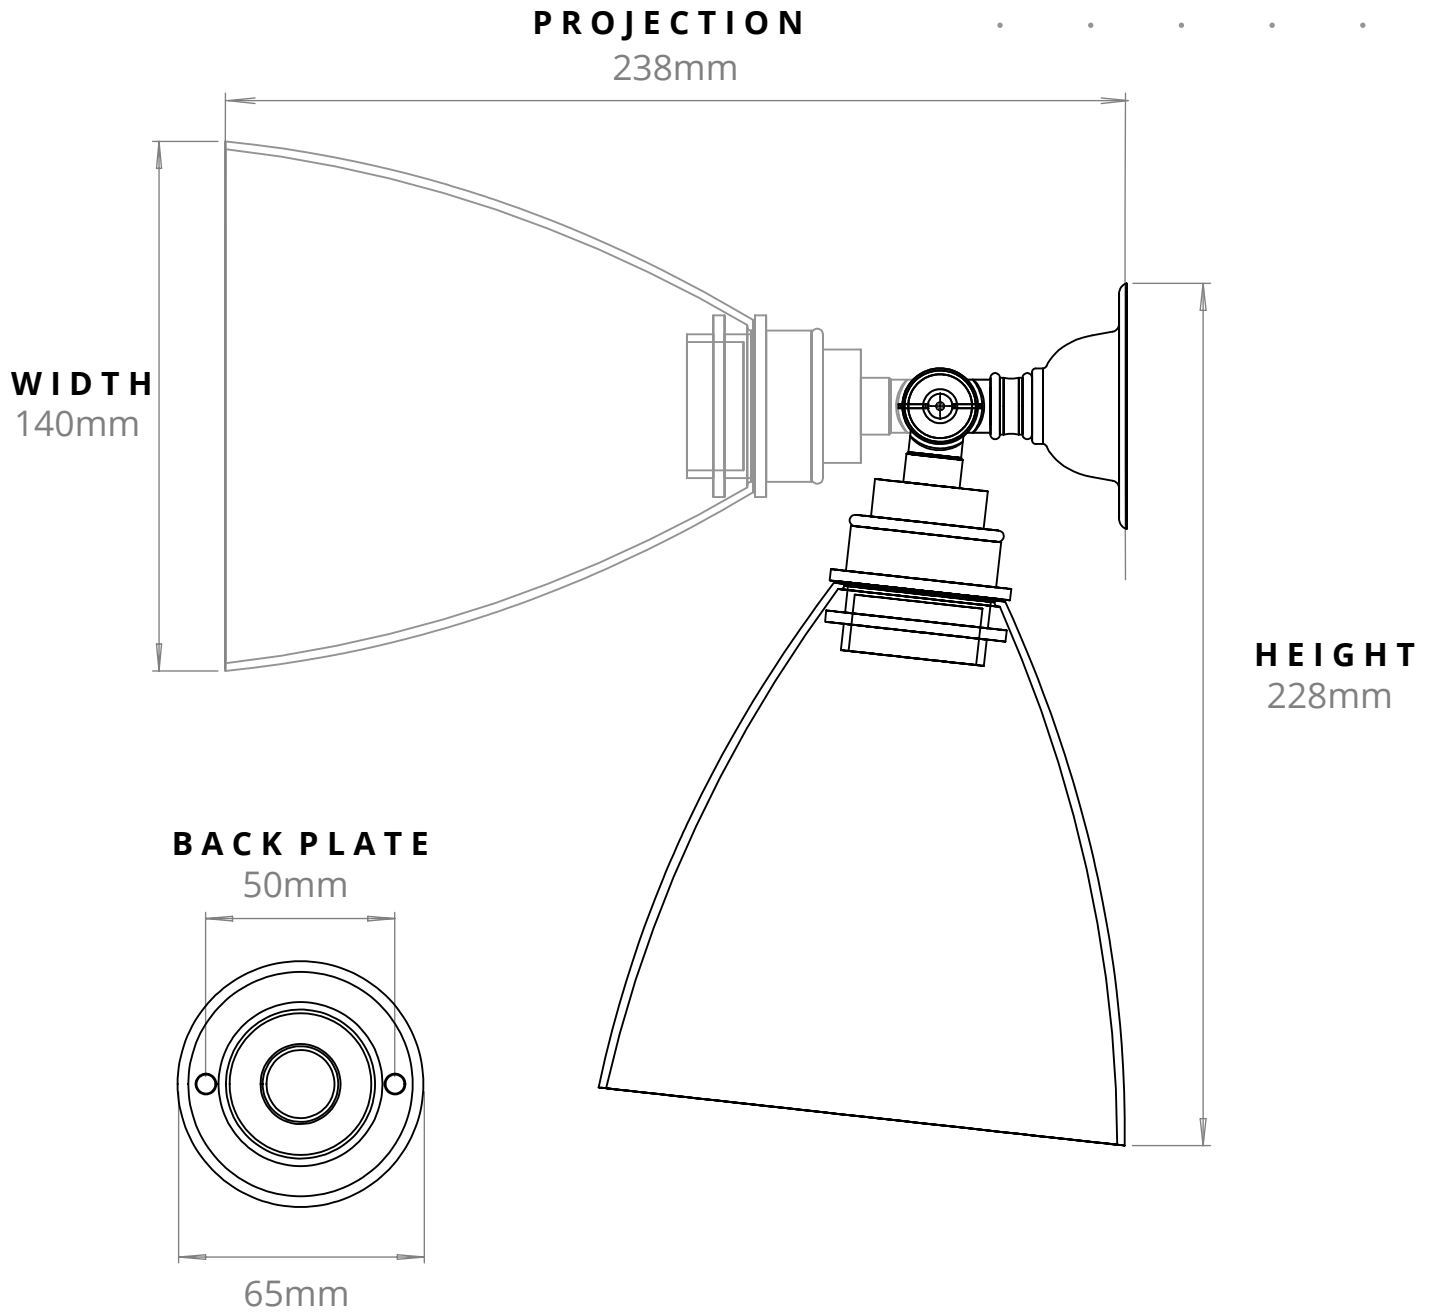

**LEDBURY ADJUSTABLE SPOTLIGHT**  
SKU:LE-SPL

SIZE	WEIGHT	LAMPHOLDER	MAX WATTAGE	IP RATING
MEDIUM	415G	E27	8W	IP20

■ All of our glass shades have a tolerance of 5mm and therefore weights may vary