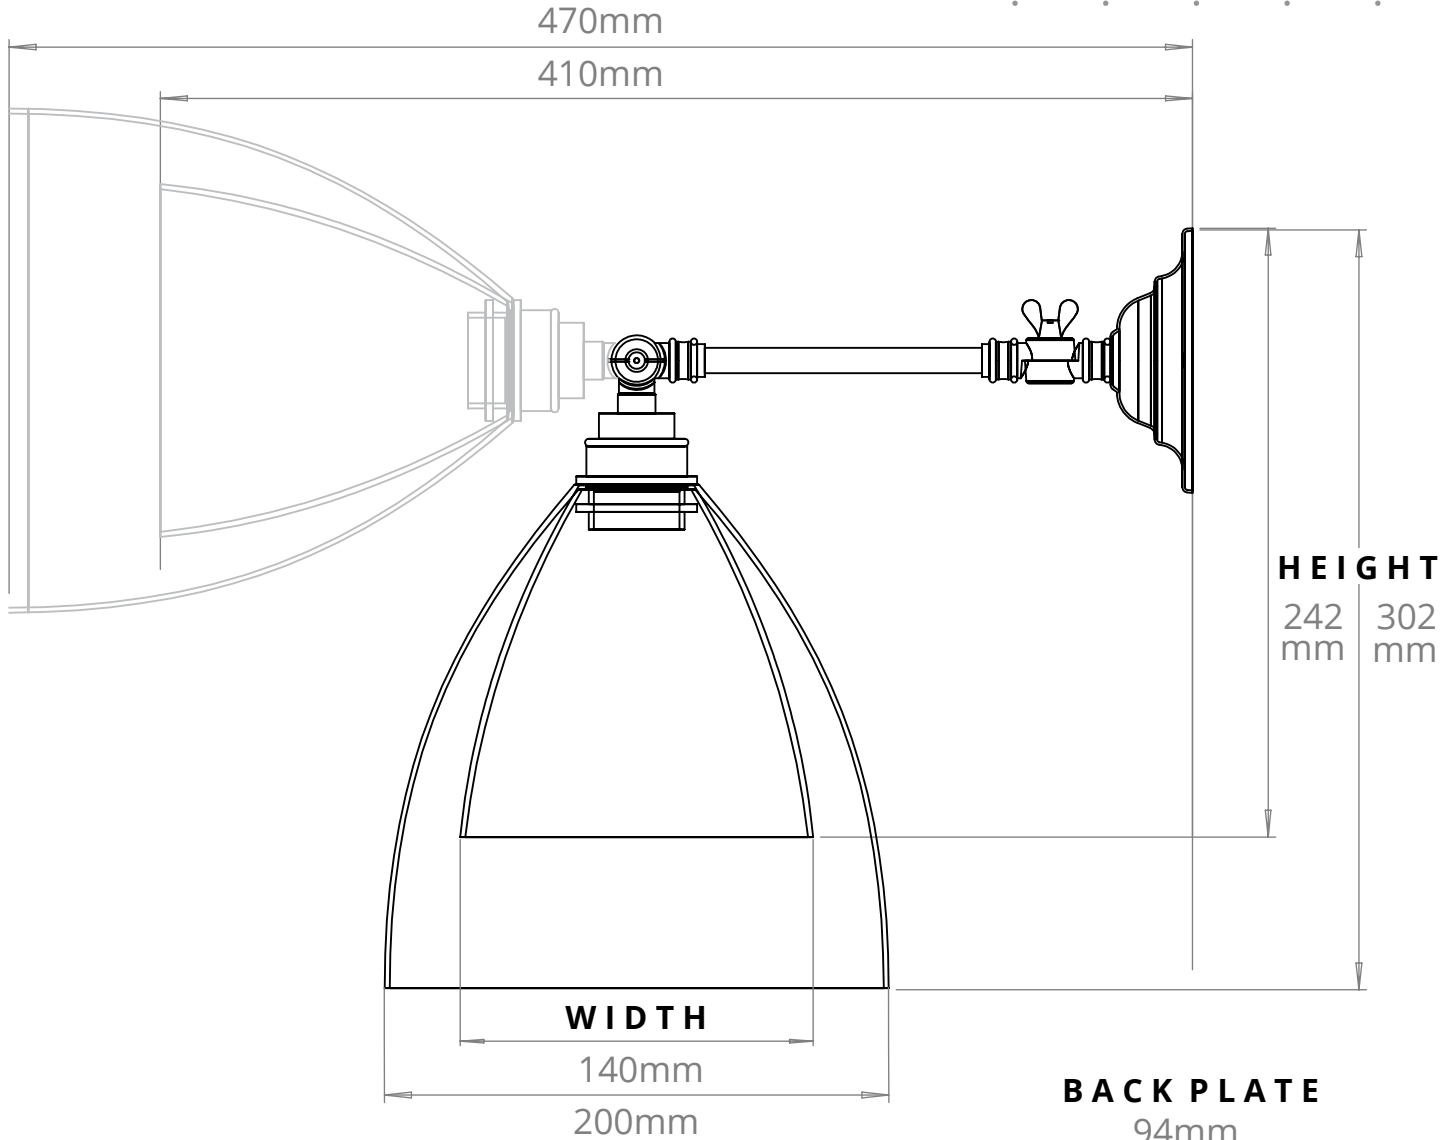

**LEDBURY ADJUSTABLE READING LIGHT**  
SKU:LE-RL

SIZE	WEIGHT	LAMP HOLDER	MAX WATTAGE	IP RATING
MEDIUM	600G	E27	8W	IP20
LARGE	810G	E27	8W	IP20

**PROJECTION**

**BACK PLATE**

■ All of our glass shades have a tolerance of 5mm and therefore weights may vary