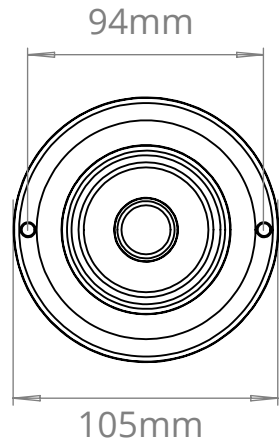

**LEDBURY ADJUSTABLE READING LIGHT**  
SKU:LE-RL

SIZE	WEIGHT	LAMP HOLDER	MAX WATTAGE	IP RATING
MEDIUM	600G	E27	8W	IP20
LARGE	810G	E27	8W	IP20

**PROJECTION**

**BACK PLATE**

■ All of our glass shades have a tolerance of 5mm and therefore weights may vary