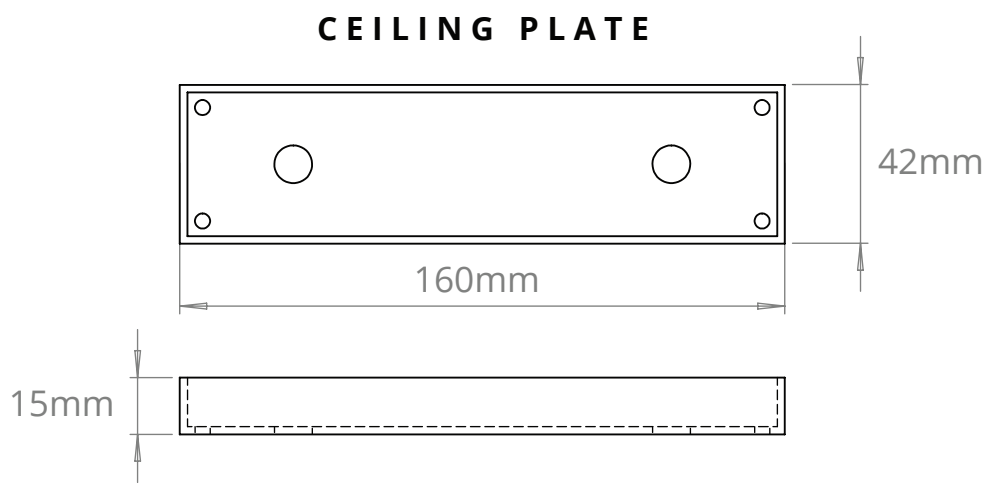

LEDBURY 4 LIGHT PENDANT BAR

SKU: LE-4B

SIZE	LAMPHOLDER	MAX WATTAGE	IP RATING
LARGE	E27	8W	IP20

■ Weights vary depending on height of the bar and size of glass shades