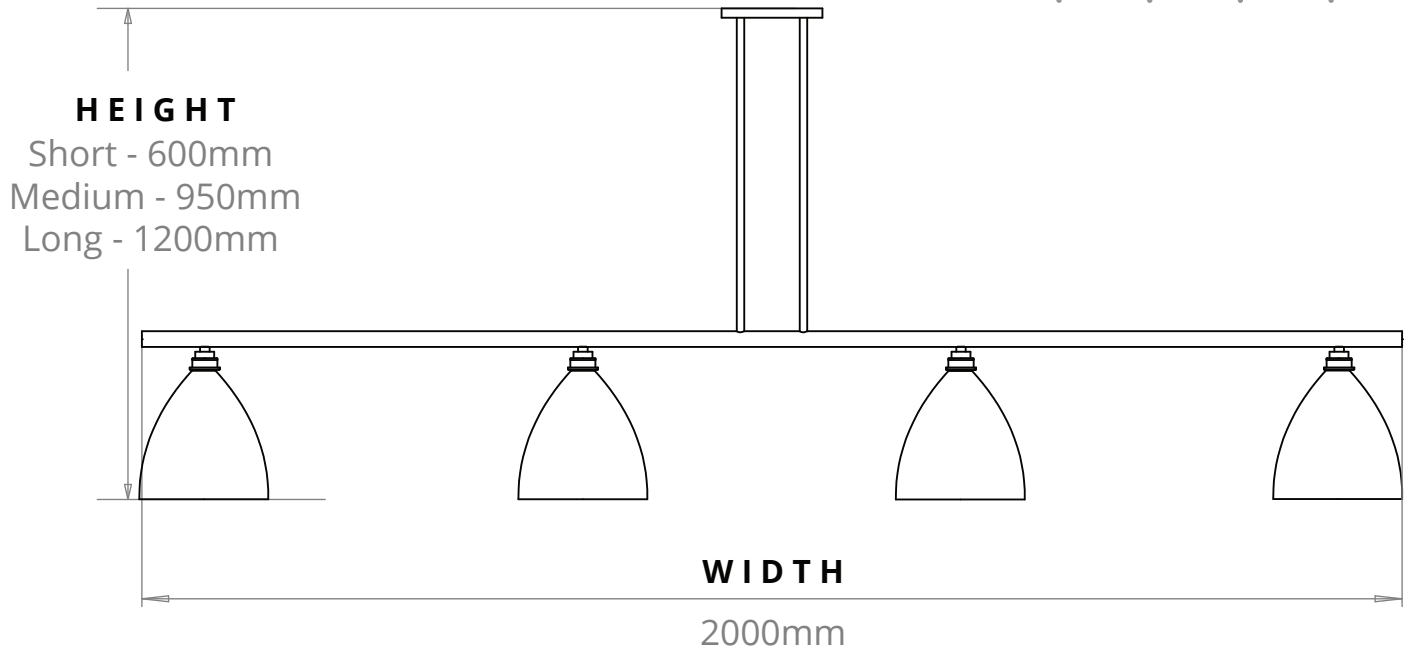

LEDBURY 4 LIGHT PENDANT BAR

SKU: LE-4B

SIZE	LAMPHOLDER	MAX WATTAGE	IP RATING
LARGE	E27	8W	IP20

■ Weights vary depending on height of the bar and size of glass shades