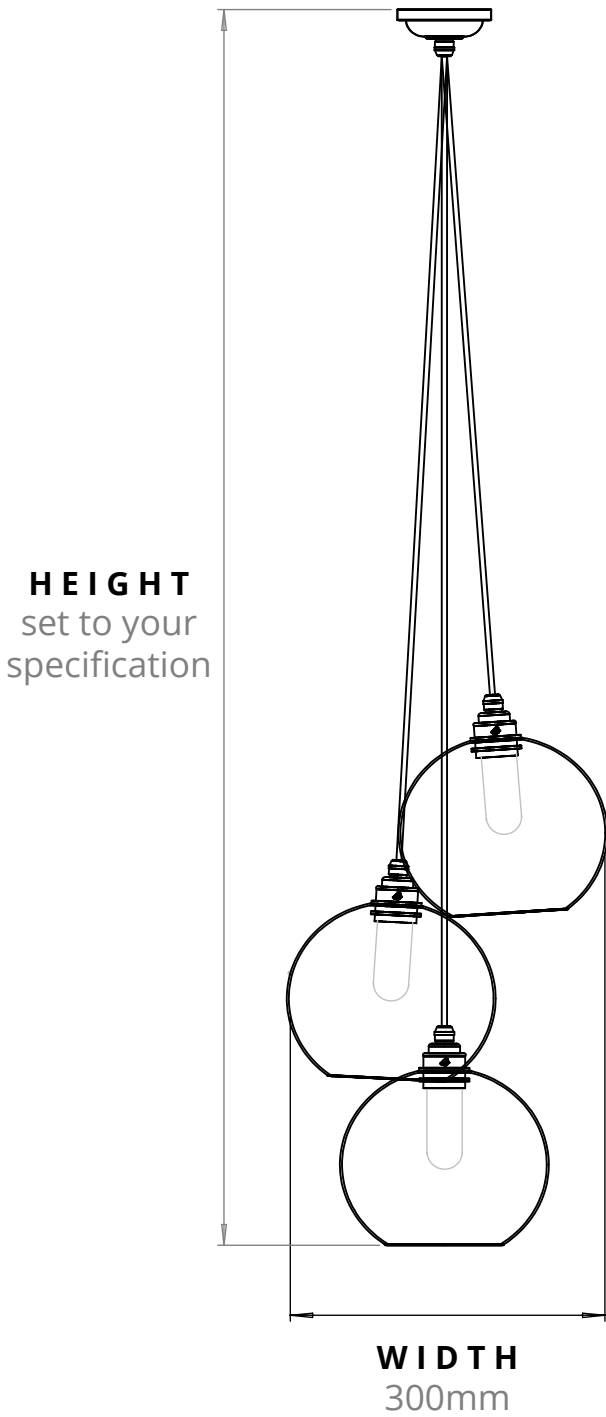

HEREFORD BATHROOM 3 WAY STAGGERED CLUSTER
SKU: HE-B3G

SIZE	WEIGHT	LAMPHOLDER	MAX WATTAGE	IP RATING
LARGE	2400G	G9	8W	IP44

CEILING PLATE

- All of our glass shades have a tolerance of 5mm and therefore weights may vary
- This product is supplied with a light source of energy class E