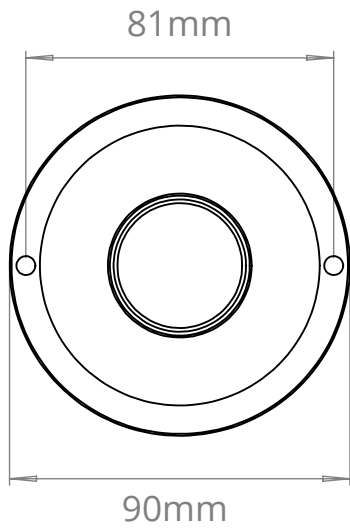

HEREFORD BATHROOM 3 WAY STAGGERED CLUSTER
SKU: HE-B3G

SIZE	WEIGHT	LAMPHOLDER	MAX WATTAGE	IP RATING
LARGE	2400G	G9	8W	IP44

CEILING PLATE

- All of our glass shades have a tolerance of 5mm and therefore weights may vary
- This product is supplied with a light source of energy class E