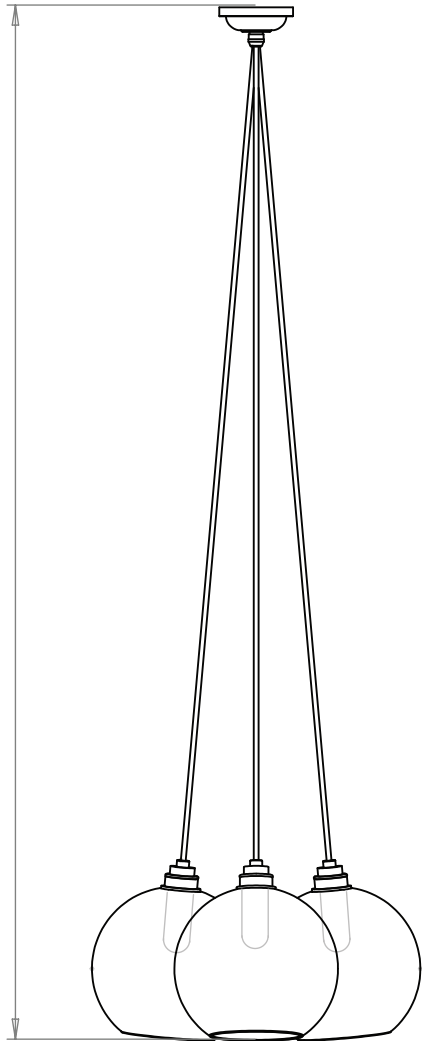

HEREFORD BATHROOM 3 WAY DISH CLUSTER
 SKU: HE-B3D

SIZE	WEIGHT	LAMPHOLDER	MAX WATTAGE	IP RATING
LARGE	2400G	G9	8W	IP44

HEIGHT
 set to your
 specification

CEILING PLATE

WIDTH
 400mm

- All of our glass shades have a tolerance of 5mm and therefore weights may vary
- This product is supplied with a light source of energy class E