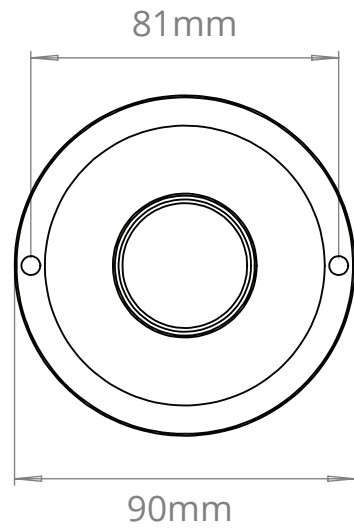

HEREFORD BATHROOM 3 WAY DISH CLUSTER
 SKU: HE-B3D

SIZE	WEIGHT	LAMPHOLDER	MAX WATTAGE	IP RATING
LARGE	2400G	G9	8W	IP44

HEIGHT
 set to your
 specification

CEILING PLATE

WIDTH
 400mm

- All of our glass shades have a tolerance of 5mm and therefore weights may vary
- This product is supplied with a light source of energy class E