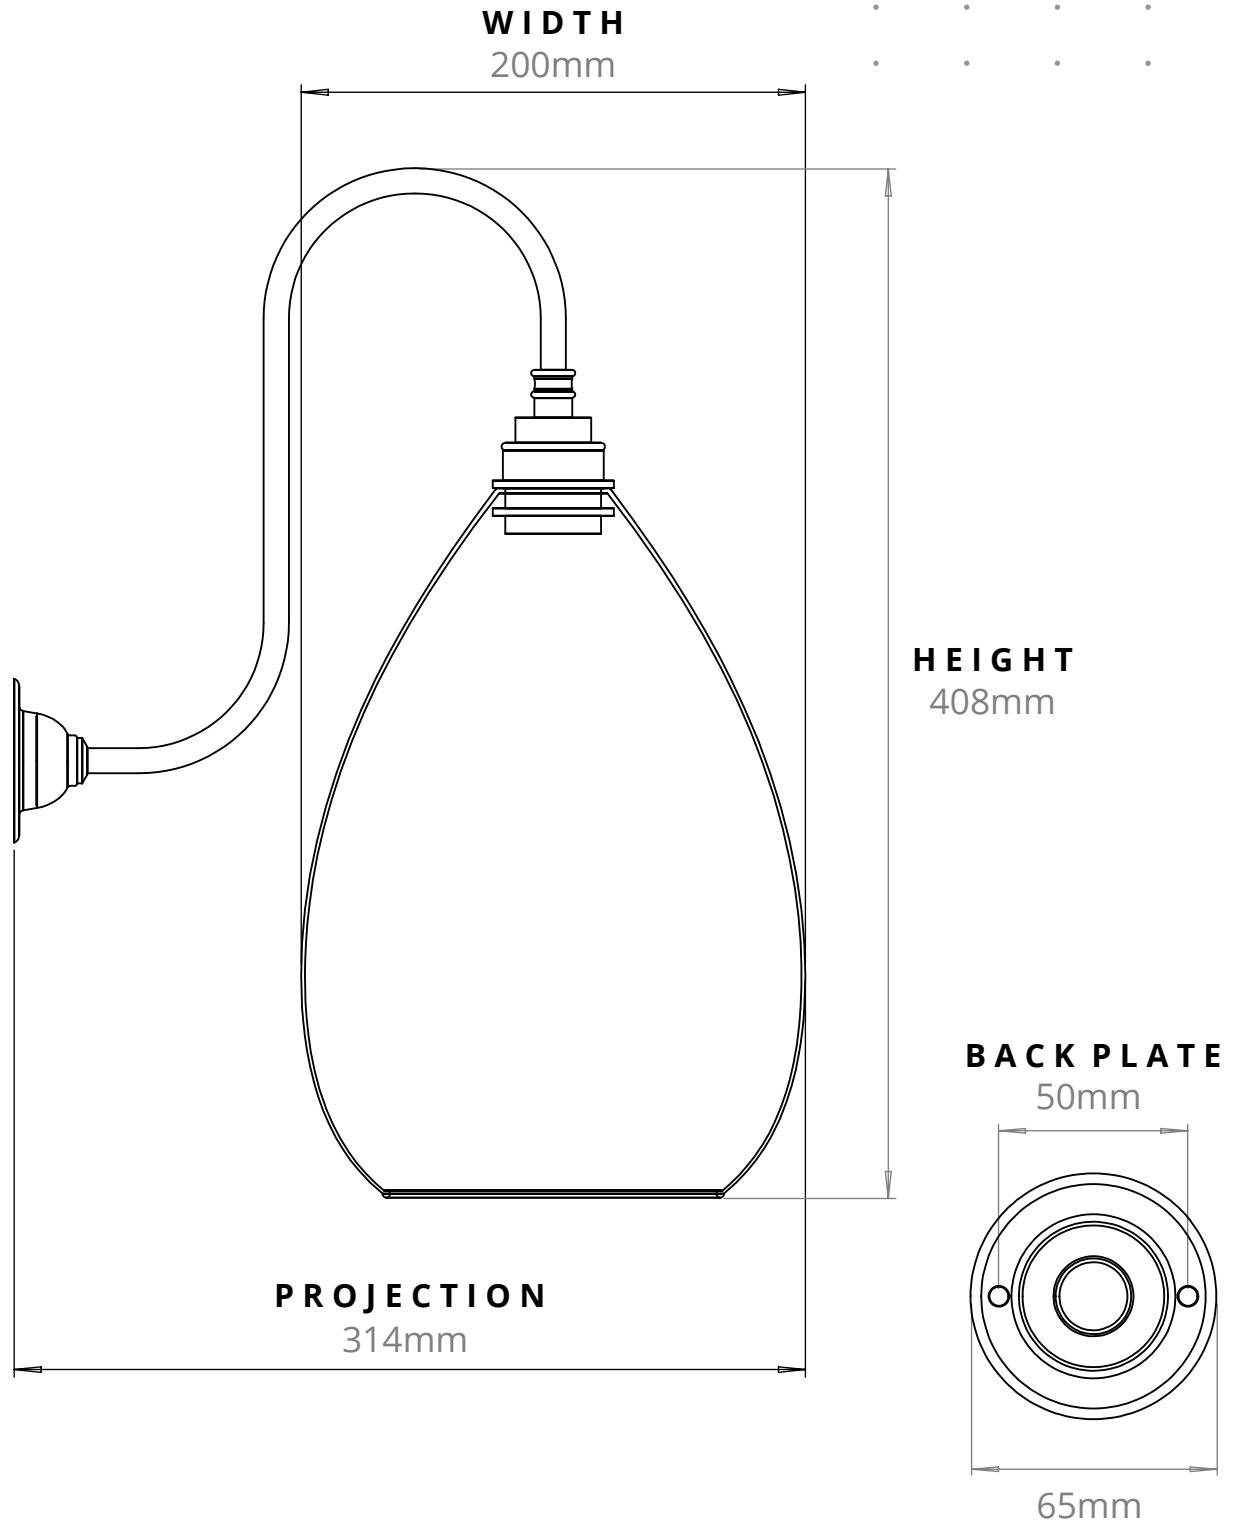

**WELLINGTON SWAN NECK WALL LIGHT**  
SKU:WE-SN

SIZE	WEIGHT	LAMPHOLDER	MAX WATTAGE	IP RATING
EXTRA-LARGE	785G	E27	8W	IP20

■ All of our glass shades have a tolerance of 5mm and therefore weights may vary