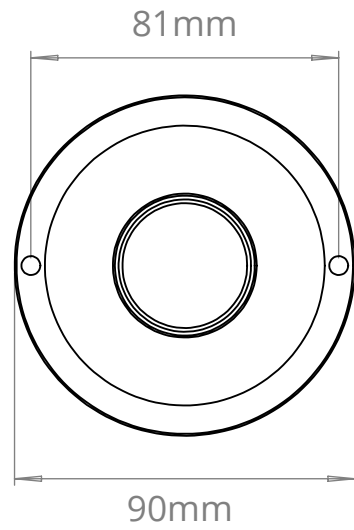

**WELLINGTON BATHROOM 3 WAY DISH CLUSTER**  
 SKU: WE-B3D

SIZE	WEIGHT	LAMPHOLDER	MAX WATTAGE	IP RATING
EXTRA-LARGE	2580G	G9	8W	IP44

**HEIGHT**  
 set to your  
 specification

**CEILING PLATE**

**WIDTH**  
 420mm

- All of our glass shades have a tolerance of 5mm and therefore weights may vary
- This product is supplied with a light source of energy class E