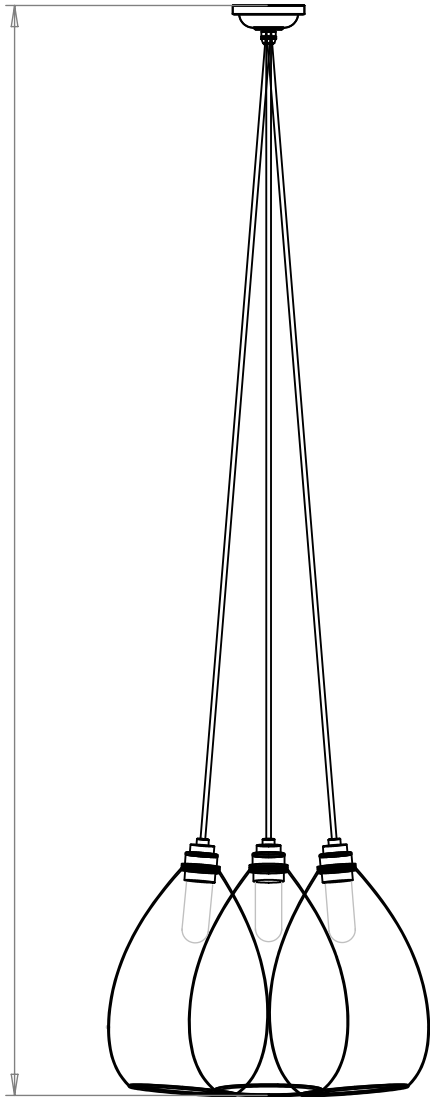

**WELLINGTON BATHROOM 3 WAY DISH CLUSTER**  
 SKU: WE-B3D

SIZE	WEIGHT	LAMPHOLDER	MAX WATTAGE	IP RATING
EXTRA-LARGE	2580G	G9	8W	IP44

**HEIGHT**  
 set to your  
 specification

**CEILING PLATE**

**WIDTH**  
 420mm

- All of our glass shades have a tolerance of 5mm and therefore weights may vary
- This product is supplied with a light source of energy class E