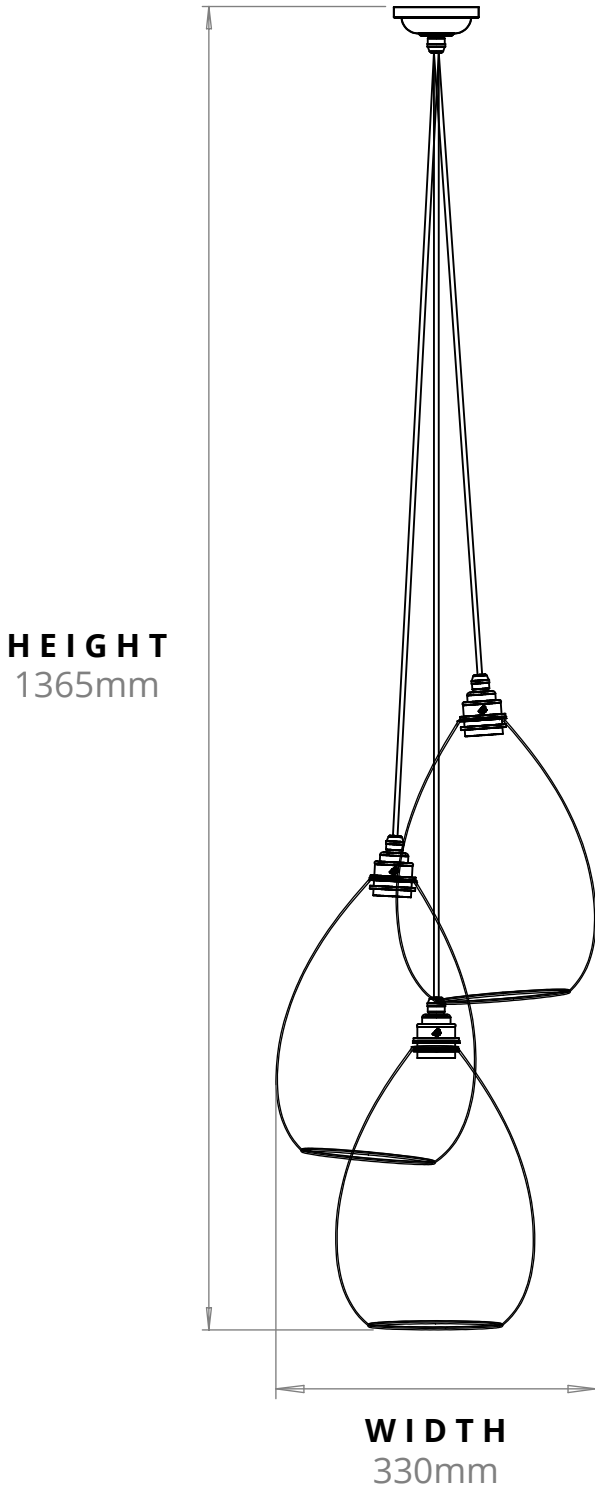

WELLINGTON 3 WAY STAGGERED CLUSTER
SKU: WE-G3

SIZE	WEIGHT	LAMPHOLDER	MAX WATTAGE	IP RATING
EXTRA-LARGE	2010G	E27	8W	IP20

CEILING PLATE

- This product is supplied with 1 metre of flex as standard
- All of our glass shades have a tolerance of 5mm and therefore weights may vary