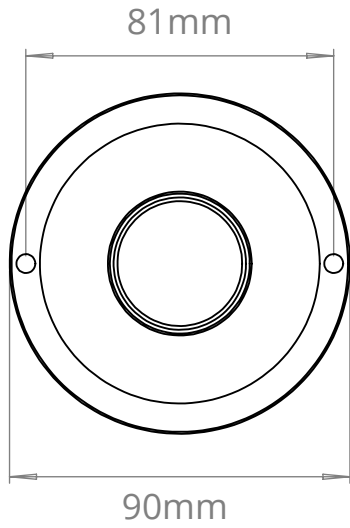

WELLINGTON 3 WAY STAGGERED CLUSTER
SKU: WE-G3

SIZE	WEIGHT	LAMPHOLDER	MAX WATTAGE	IP RATING
EXTRA-LARGE	2010G	E27	8W	IP20

CEILING PLATE

- This product is supplied with 1 metre of flex as standard
- All of our glass shades have a tolerance of 5mm and therefore weights may vary