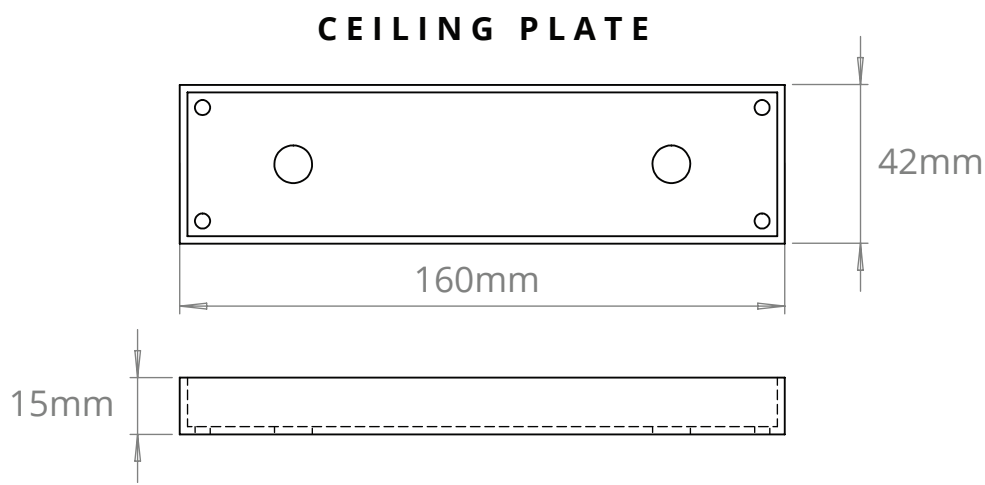

**UPTON 4 LIGHT PENDANT BAR**  
SKU: UP-4B

SIZE	LAMPHOLDER	MAX WATTAGE	IP RATING
LARGE	E27	8W	IP20

■ Weights vary depending on height of the bar and size of glass shades