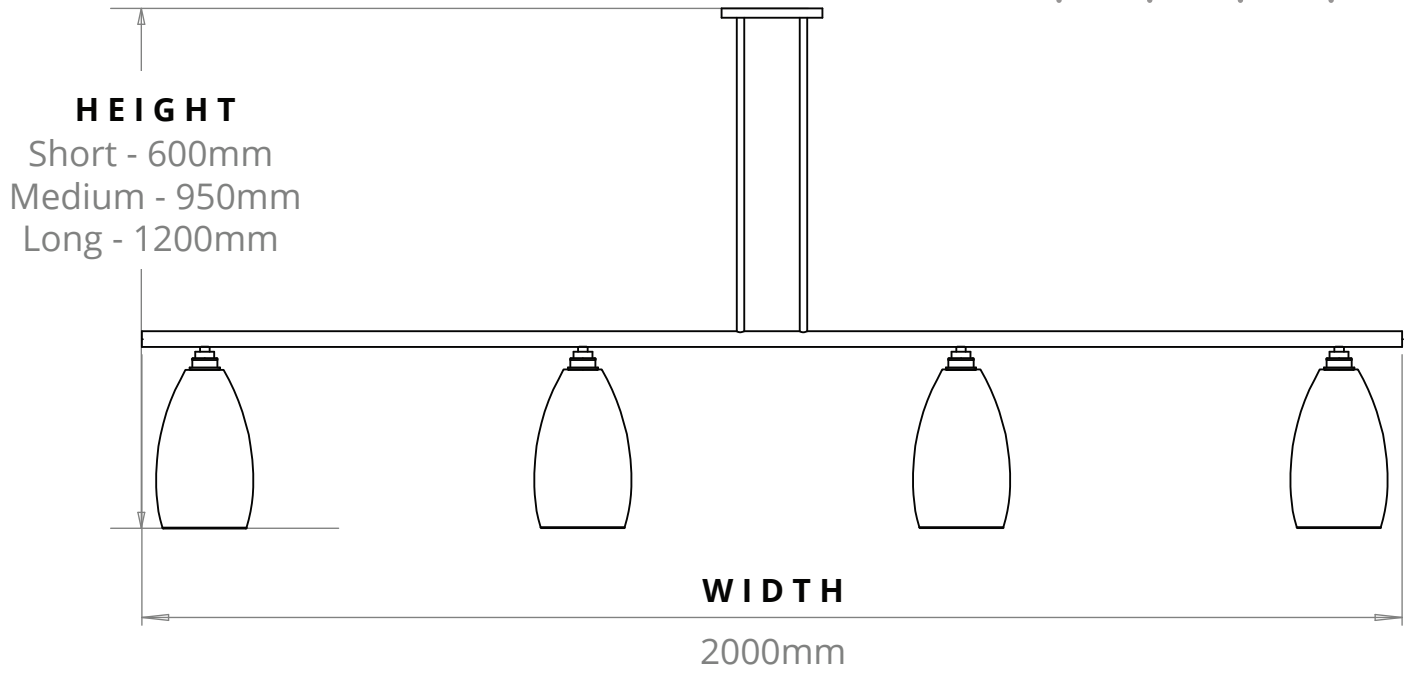

**UPTON 4 LIGHT PENDANT BAR**  
SKU: UP-4B

SIZE	LAMPHOLDER	MAX WATTAGE	IP RATING
LARGE	E27	8W	IP20

■ Weights vary depending on height of the bar and size of glass shades