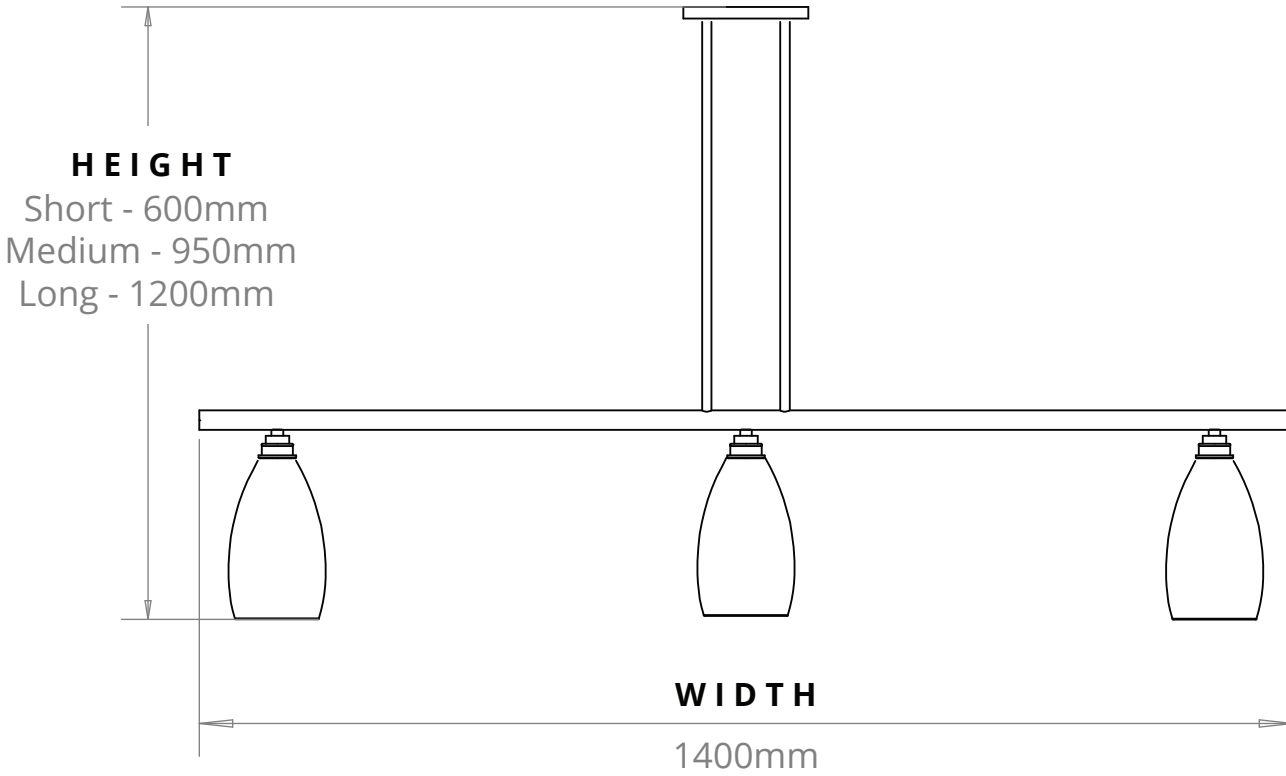

UPTON 3 LIGHT PENDANT BAR
SKU: UP-3B

SIZE	LAMPHOLDER	MAX WATTAGE	IP RATING
LARGE	E27	8W	IP20

■ Weights vary depending on height of the bar and size of glass shades