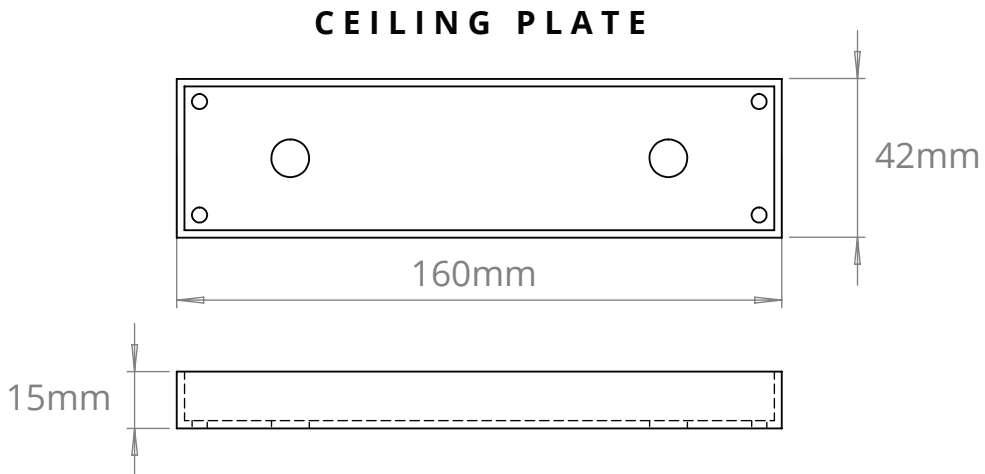

UPTON 3 LIGHT PENDANT BAR
SKU: UP-3B

SIZE	LAMPHOLDER	MAX WATTAGE	IP RATING
LARGE	E27	8W	IP20

■ Weights vary depending on height of the bar and size of glass shades