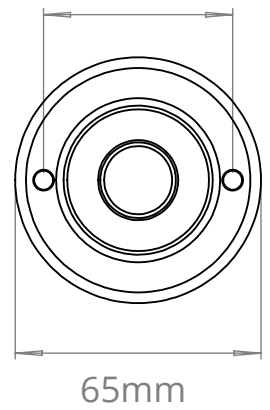

SELLACK LANTERN
SKU: SE-LN-L

SIZE	WEIGHT	LAMPHOLDER	MAX WATTAGE	IP RATING
LARGE	4540G	E27	8W	IP20

CEILING PLATE
50mm

■ All of our glass shades have a tolerance of 5mm and therefore weights may vary