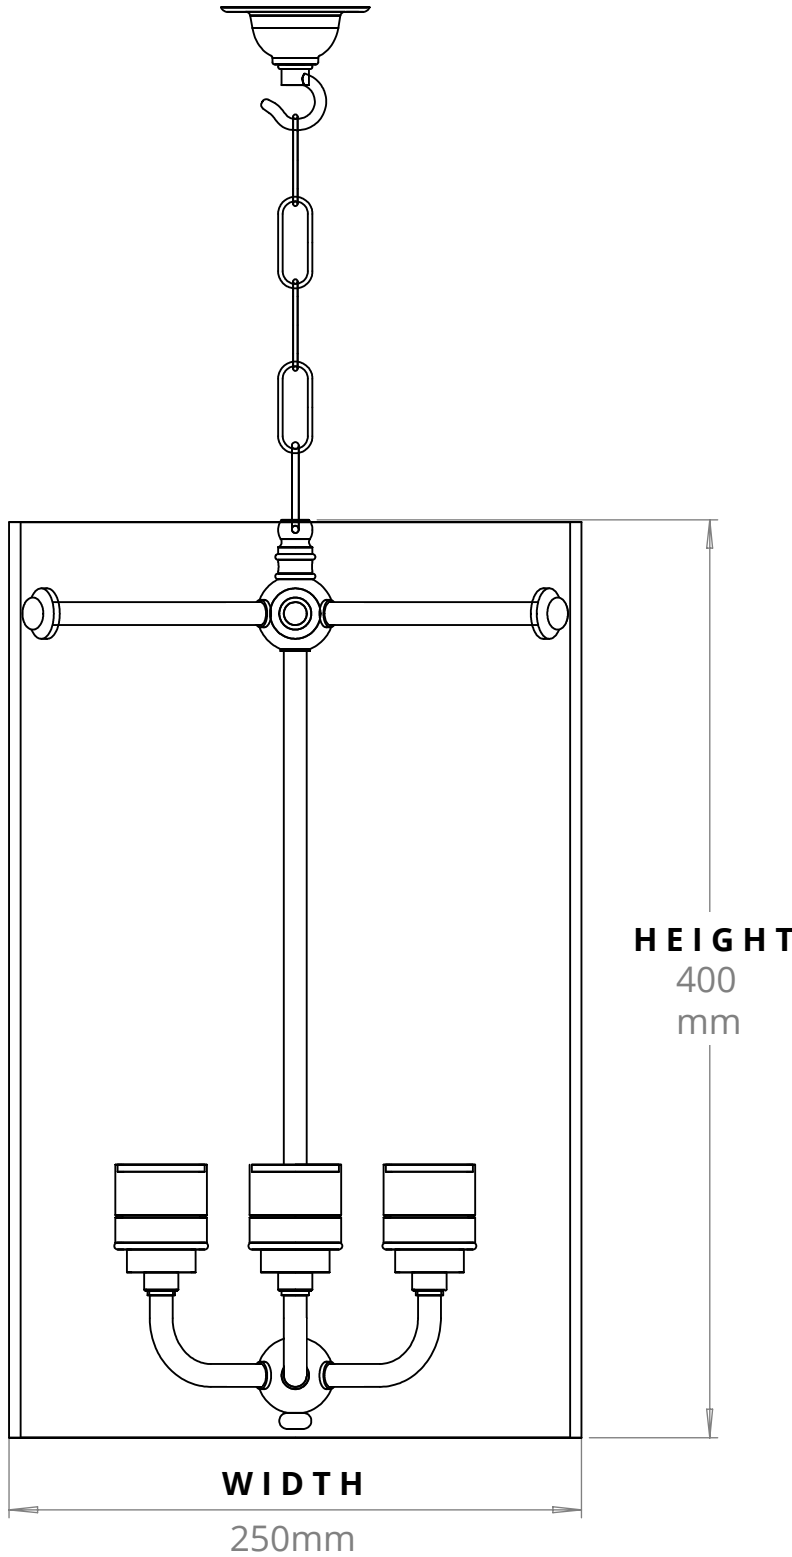

SELLACK LANTERN
SKU: SE-LN-L

SIZE	WEIGHT	LAMPHOLDER	MAX WATTAGE	IP RATING
LARGE	4540G	E27	8W	IP20

CEILING PLATE
50mm

■ All of our glass shades have a tolerance of 5mm and therefore weights may vary