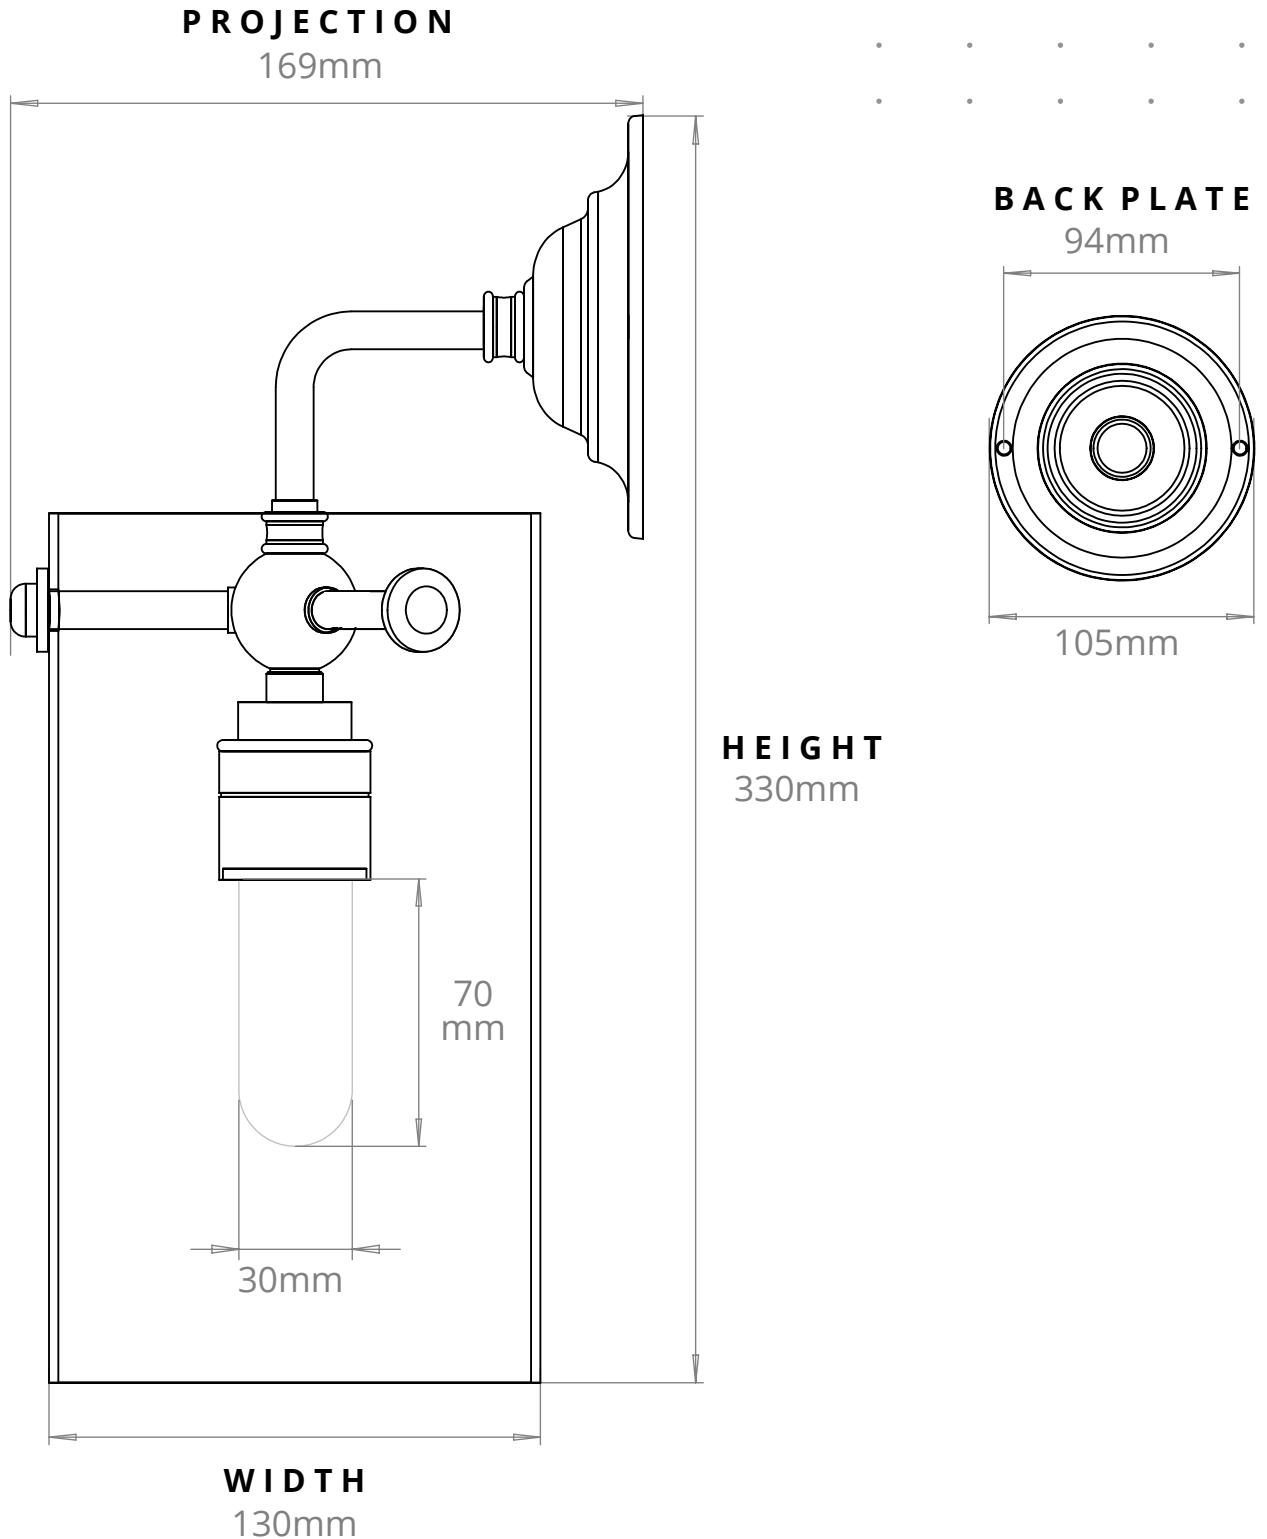

**SELLACK BATHROOM WALL LIGHT**  
SKU:SE-BWL

SIZE	WEIGHT (G)	LAMPHOLDER	MAX WATTAGE	IP RATING
SMALL	1300G	G9	8W	IP44

- All of our glass shades have a tolerance of 5mm and therefore weights may vary
- This product is supplied with a light source of energy class E