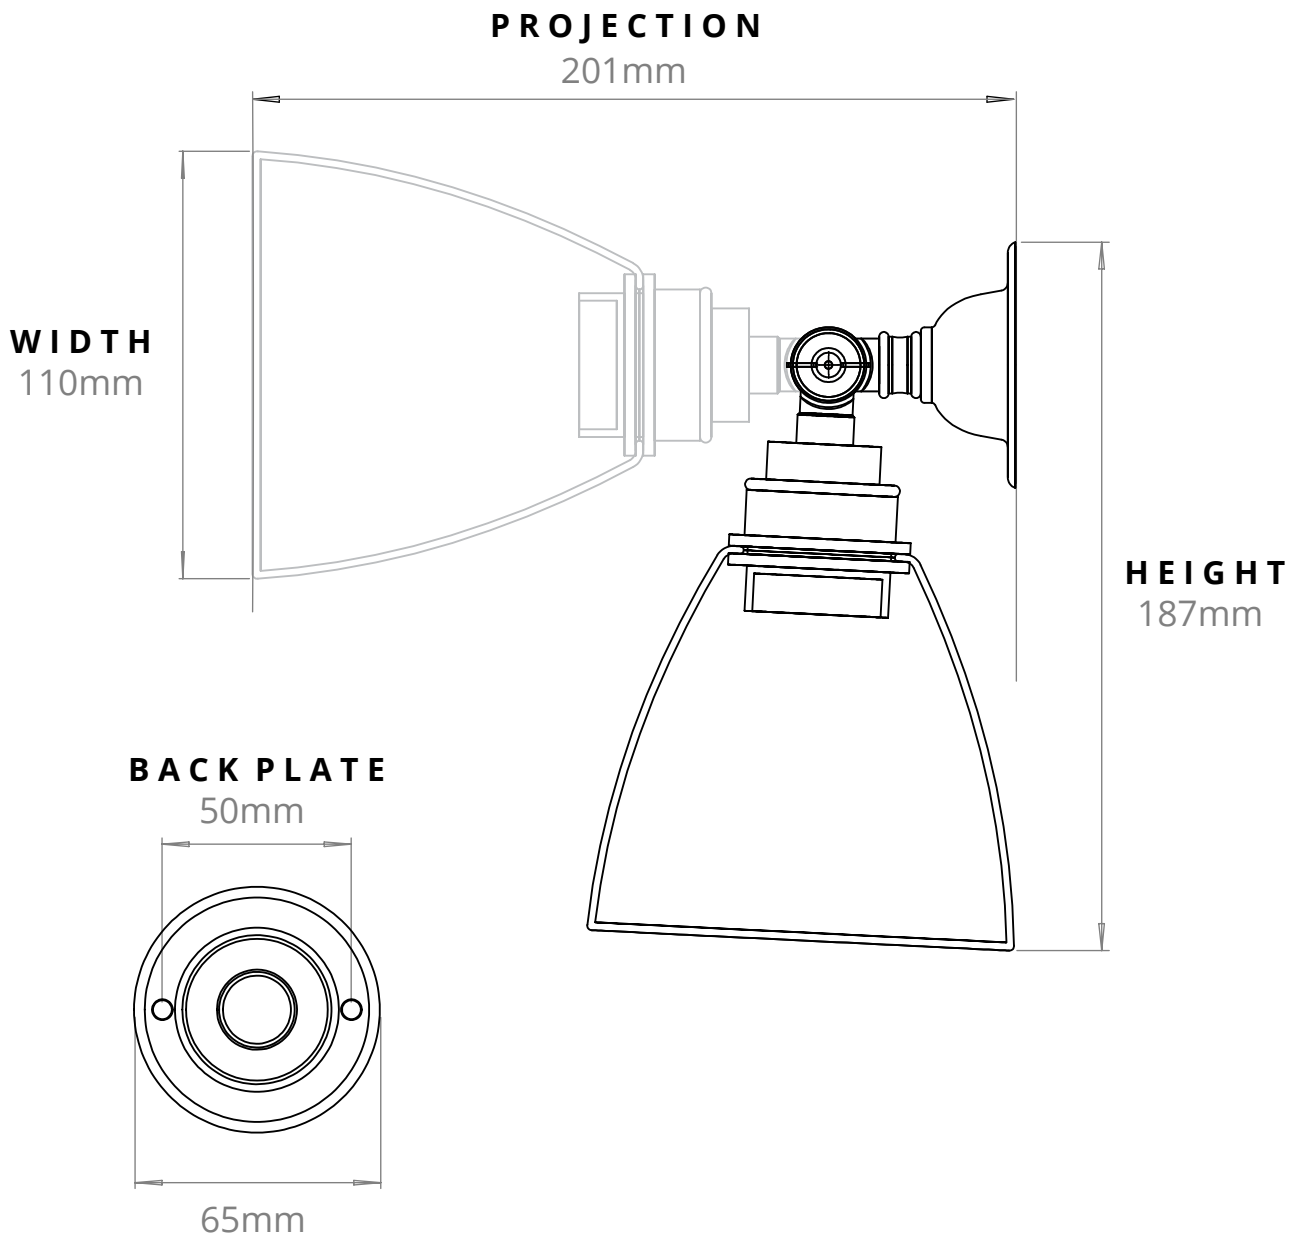

PIXLEY ADJUSTABLE SPOTLIGHT
SKU:PI-SPL

SIZE	WEIGHT	LAMPHOLDER	MAX WATTAGE	IP RATING
EXTRA SMALL	340G	E27	8W	IP20

■ All of our glass shades have a tolerance of 5mm and therefore weights may vary