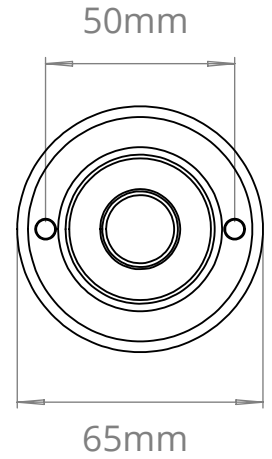

SIZE	WEIGHT	LAMPHOLDER	MAX WATTAGE	IP RATING
EXTRA SMALL	325G	E27	8W	IP20

**CEILING PLATE**

■ All of our glass shades have a tolerance of 5mm and therefore weights may vary