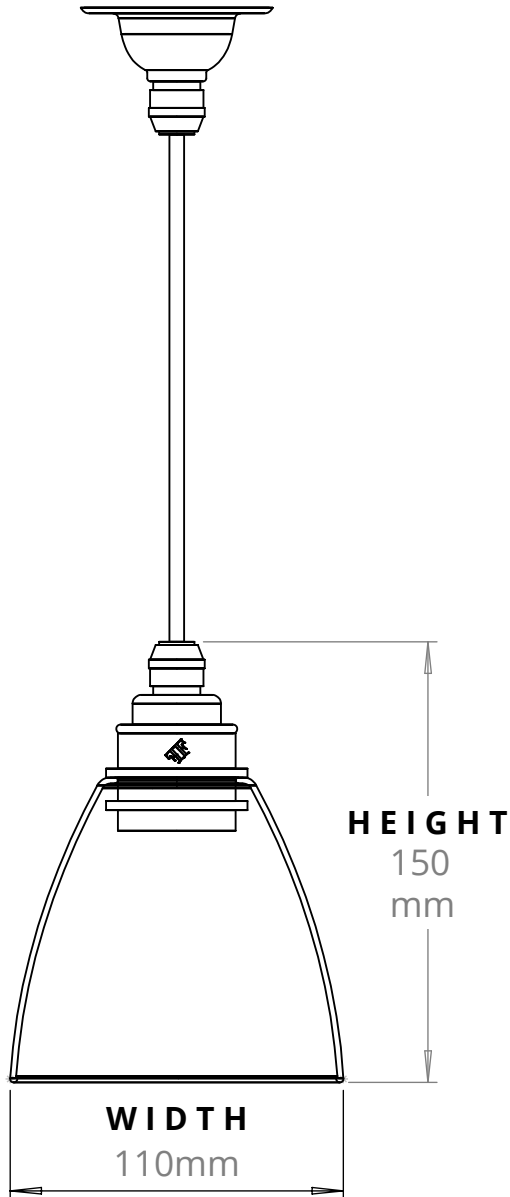

SIZE	WEIGHT	LAMPHOLDER	MAX WATTAGE	IP RATING
EXTRA SMALL	325G	E27	8W	IP20

**CEILING PLATE**

■ All of our glass shades have a tolerance of 5mm and therefore weights may vary