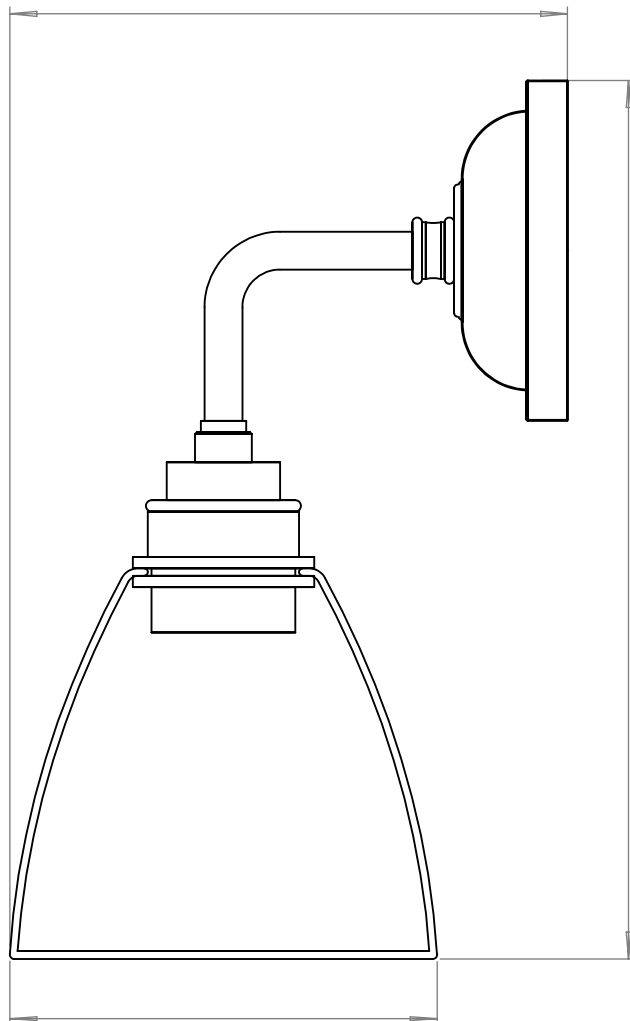

**PIXLEY CONTEMPORARY WALL LIGHT**  
SKU:PI-CW

SIZE	WEIGHT	LAMPHOLDER	MAX WATTAGE	IP RATING
EXTRA SMALL	320G	E27	8W	IP20

**BACK PLATE**

81mm

90mm

**PROJECTION**

147mm

**HEIGHT**

232mm

**WIDTH**

110mm

■ All of our glass shades have a tolerance of 5mm and therefore weights may vary