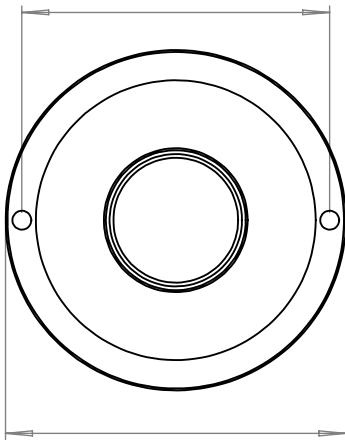

**PIXLEY CONTEMPORARY WALL LIGHT**  
SKU:PI-CW

SIZE	WEIGHT	LAMPHOLDER	MAX WATTAGE	IP RATING
EXTRA SMALL	320G	E27	8W	IP20

**BACK PLATE**

81mm

90mm

**PROJECTION**

147mm

**HEIGHT**

232mm

**WIDTH**

110mm

■ All of our glass shades have a tolerance of 5mm and therefore weights may vary