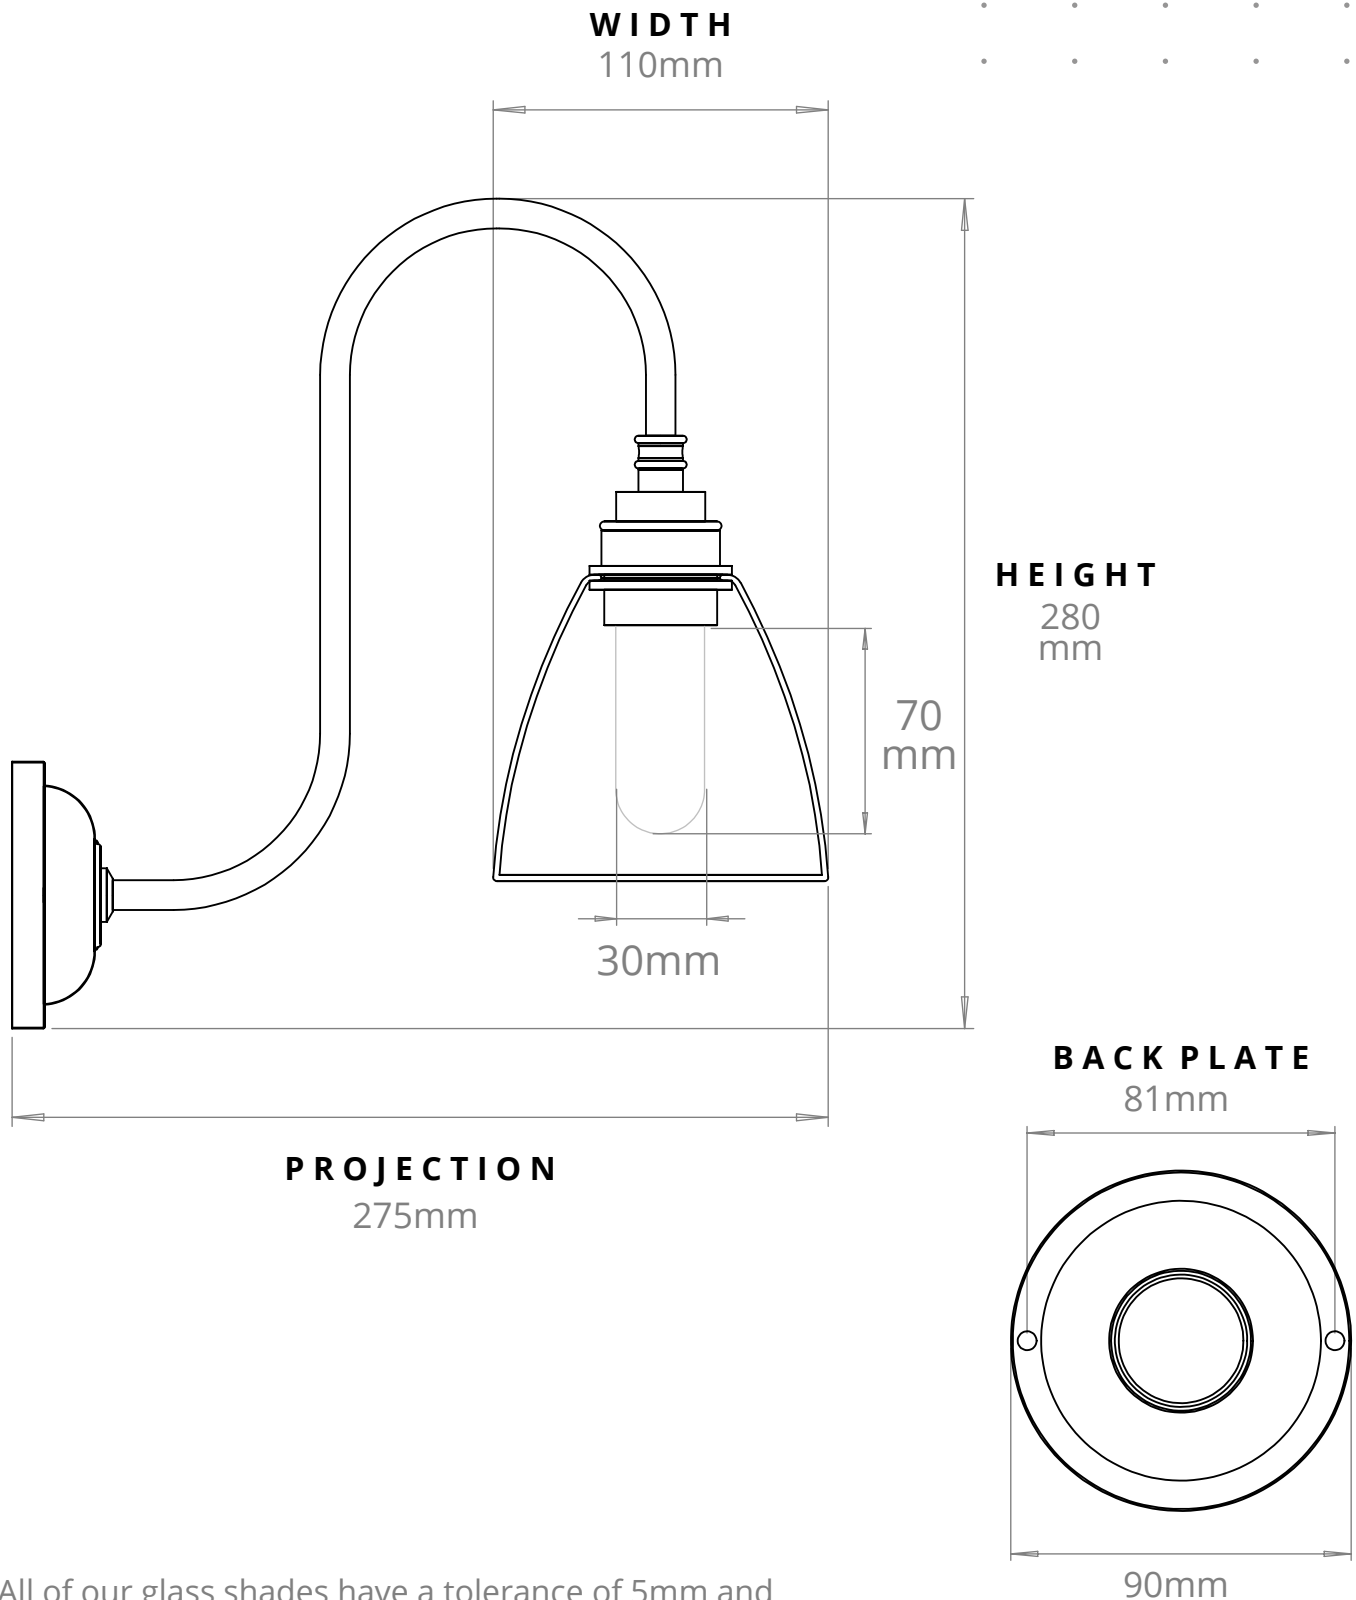

PIXLEY BATHROOM SWAN NECK WALL LIGHT
SKU: PI-BSN

SIZE	WEIGHT	LAMPHOLDER	MAX WATTAGE	IP RATING
EXTRA-SMALL	605G	G9	8W	IP44

- All of our glass shades have a tolerance of 5mm and therefore weights may vary
- This product is supplied with a light source of energy class E