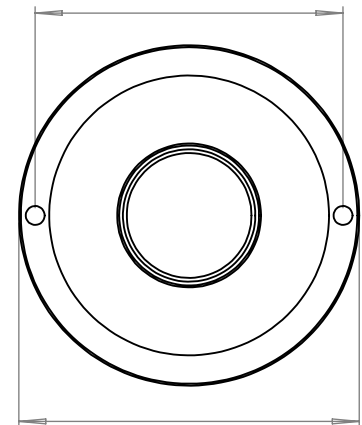

LEDBURY BATHROOM CONTEMPORARY WALL LIGHT
SKU: LE-BCW

SIZE	WEIGHT	LAMPHOLDER	MAX WATTAGE	IP RATING
MEDIUM	595G	G9	8W	IP44

PROJECTION
161mm

WIDTH
140mm

HEIGHT
269mm

BACK PLATE
81mm

90mm

- All of our glass shades have a tolerance of 5mm and therefore weights may vary
- This product is supplied with a light source of energy class E