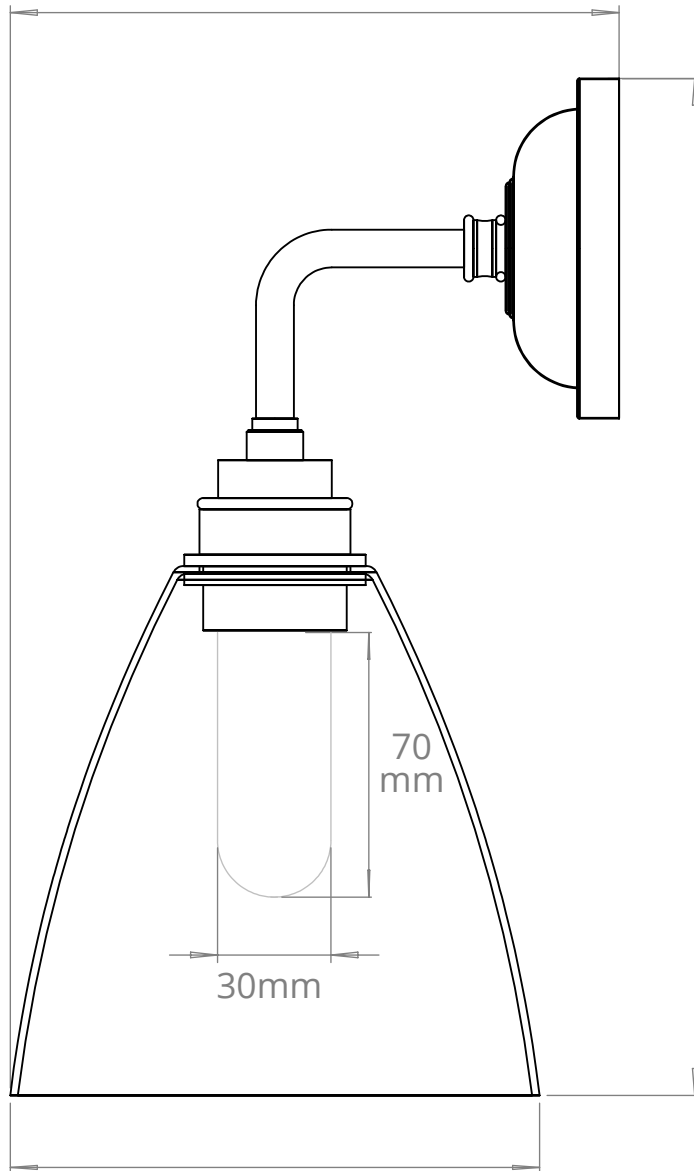

LEDBURY BATHROOM CONTEMPORARY WALL LIGHT
SKU: LE-BCW

SIZE	WEIGHT	LAMPHOLDER	MAX WATTAGE	IP RATING
MEDIUM	595G	G9	8W	IP44

PROJECTION
161mm

WIDTH
140mm

HEIGHT
269mm

BACK PLATE
81mm

90mm

- All of our glass shades have a tolerance of 5mm and therefore weights may vary
- This product is supplied with a light source of energy class E