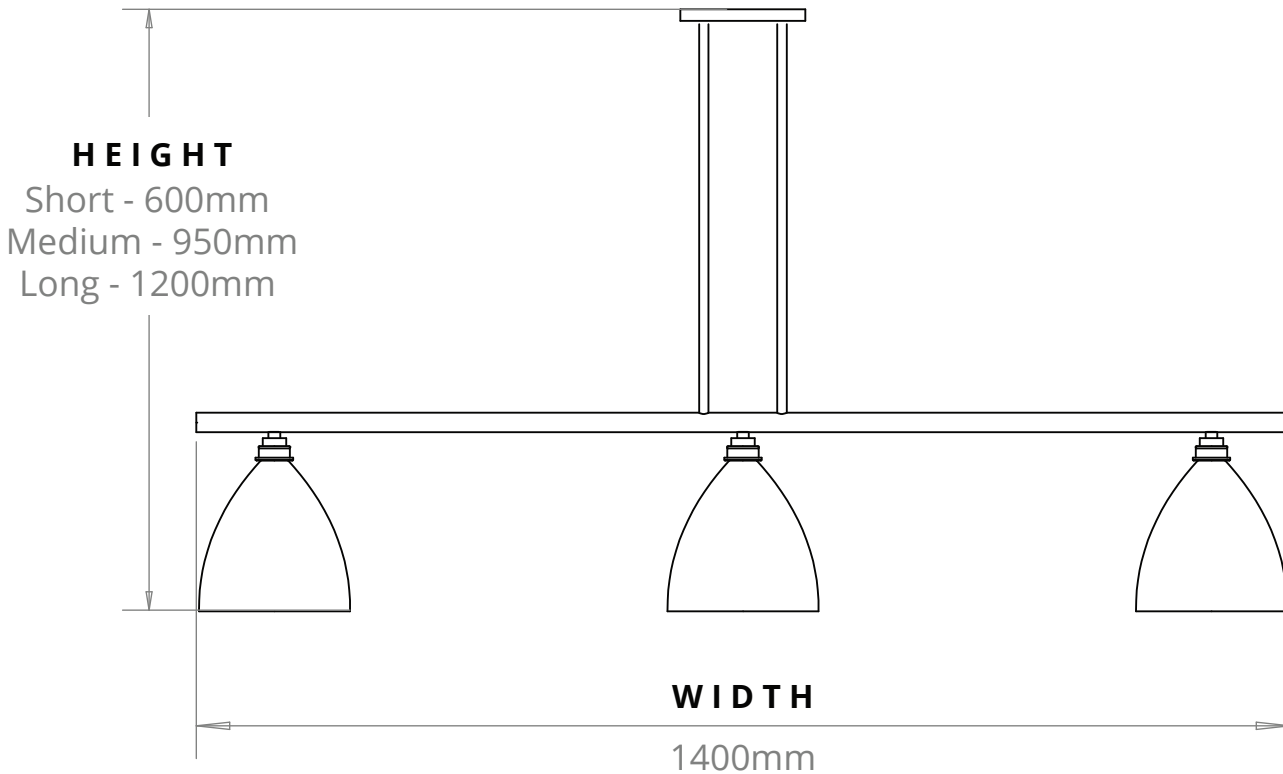

LEDBURY 3 LIGHT PENDANT BAR
SKU: LE-3B

SIZE	LAMPHOLDER	MAX WATTAGE	IP RATING
LARGE	E27	8W	IP20

■ Weights vary depending on height of the bar and size of glass shades