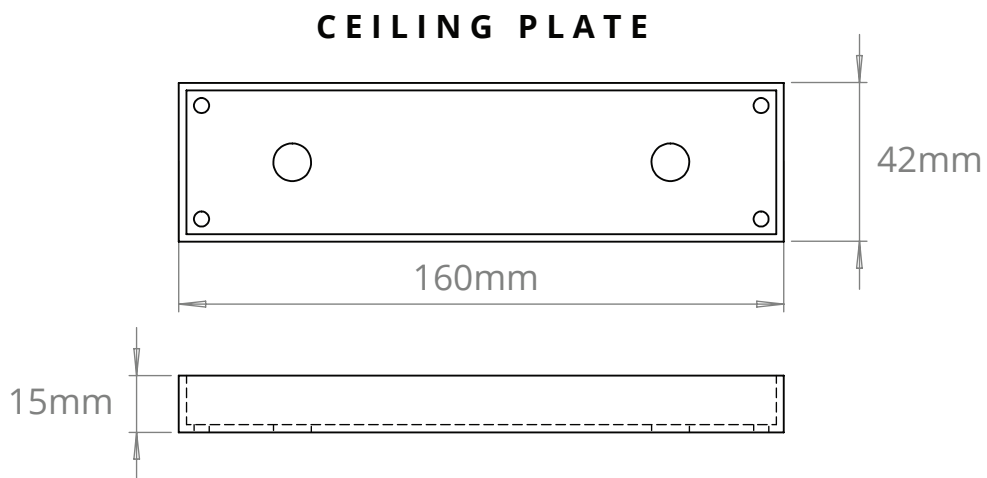

LEDBURY 3 LIGHT PENDANT BAR
SKU: LE-3B

SIZE	LAMPHOLDER	MAX WATTAGE	IP RATING
LARGE	E27	8W	IP20

■ Weights vary depending on height of the bar and size of glass shades