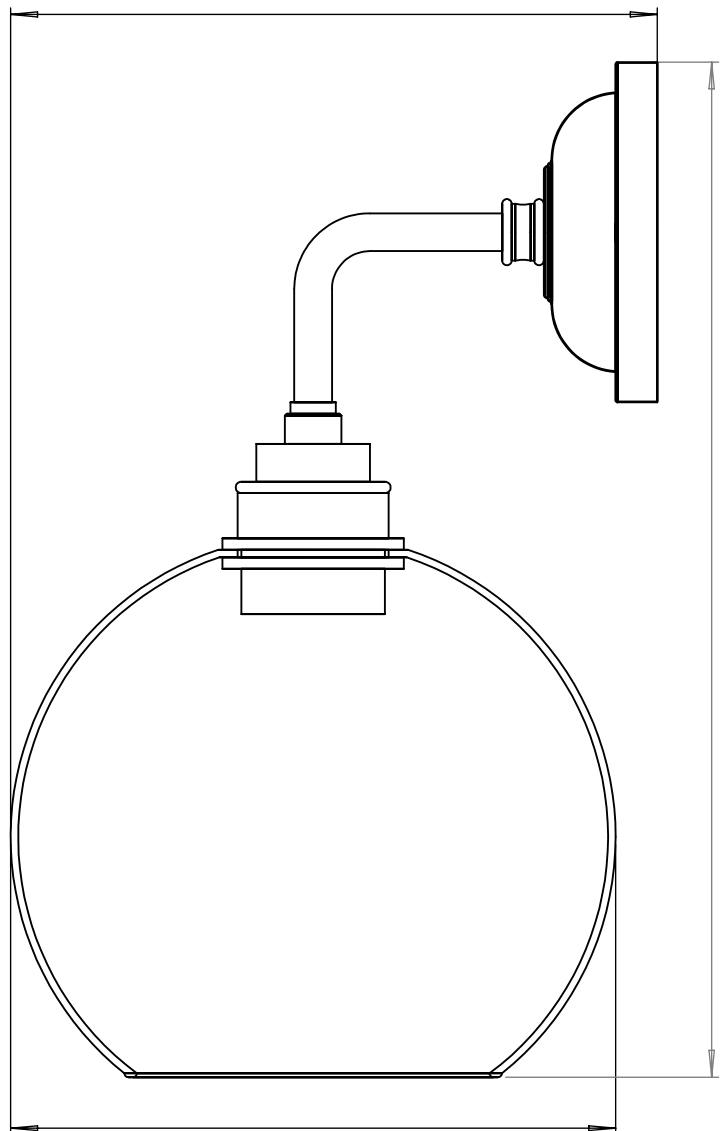

HEREFORD CONTEMPORARY WALL LIGHT
SKU:HE-CWL

SIZE	WEIGHT	LAMPHOLDER	MAX WATTAGE	IP RATING
MEDIUM	460G	E27	8W	IP20

BACK PLATE

81mm

90mm

PROJECTION

171mm

HEIGHT

268mm

WIDTH

160mm

■ All of our glass shades have a tolerance of 5mm and therefore weights may vary