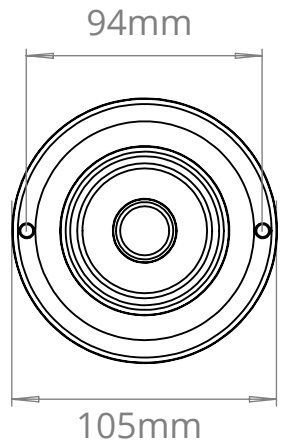

HEREFORD ADJUSTABLE READING LIGHT
SKU:HE-RL

SIZE	WEIGHT	LAMPHOLDER	MAX WATTAGE	IP RATING
MEDIUM	640G	E27	8W	IP20
LARGE	810G	E27	8W	IP20

PROJECTION

BACK PLATE

■ All of our glass shades have a tolerance of 5mm and therefore weights may vary