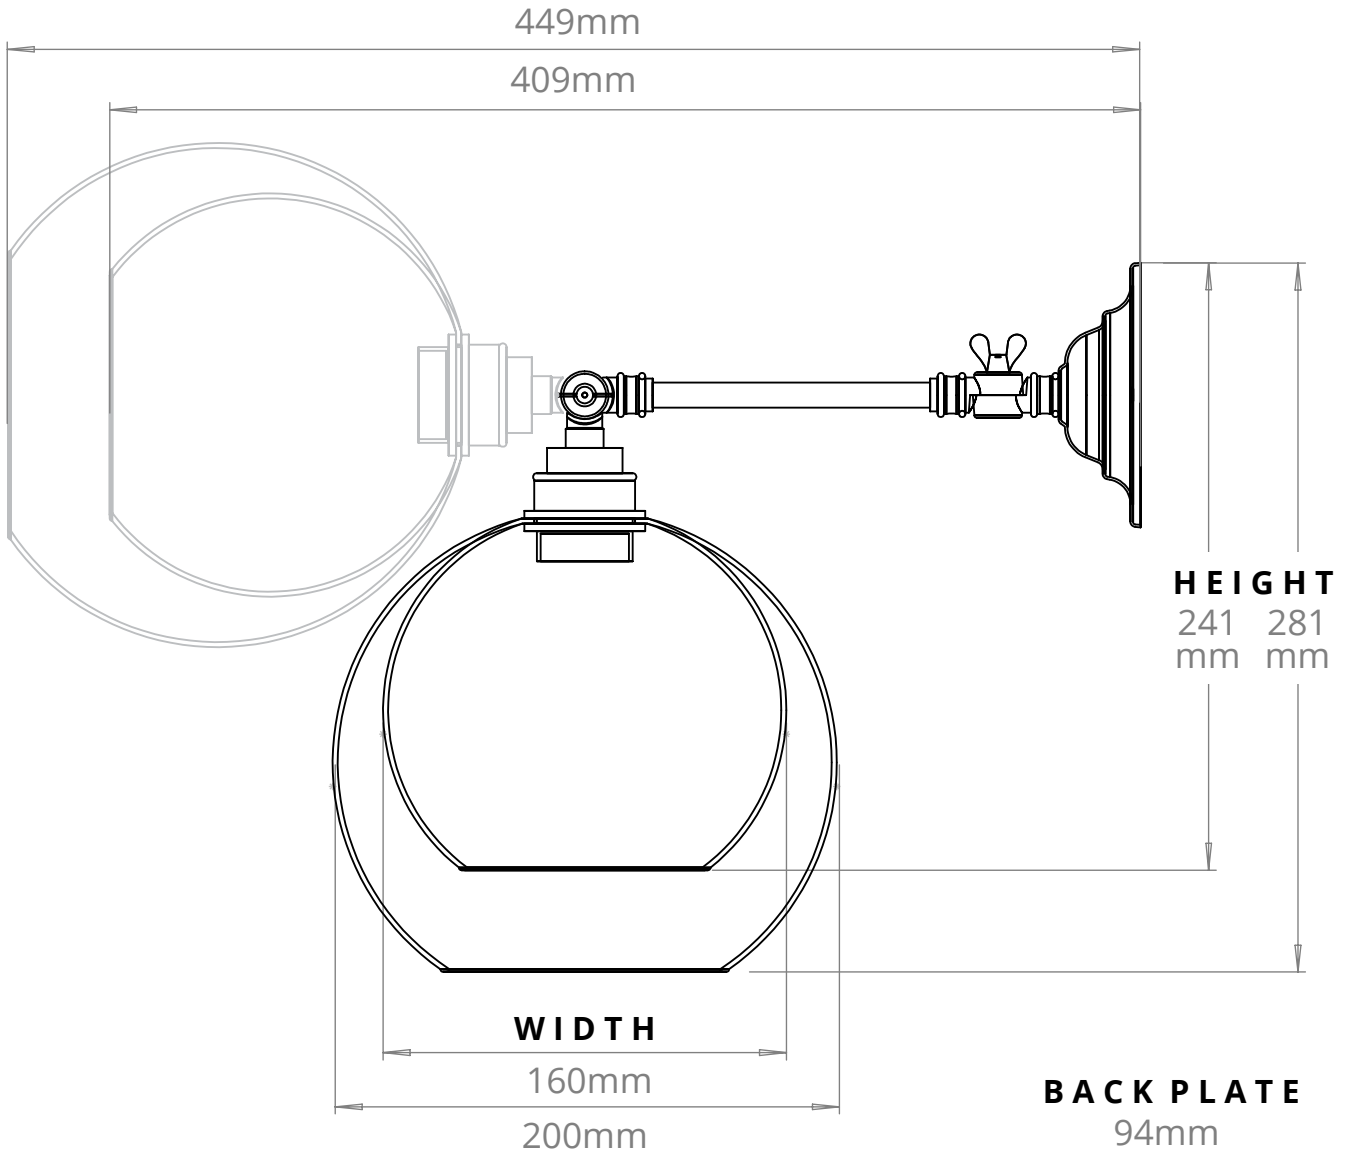

HEREFORD ADJUSTABLE READING LIGHT
SKU:HE-RL

SIZE	WEIGHT	LAMPHOLDER	MAX WATTAGE	IP RATING
MEDIUM	640G	E27	8W	IP20
LARGE	810G	E27	8W	IP20

PROJECTION

BACK PLATE

■ All of our glass shades have a tolerance of 5mm and therefore weights may vary