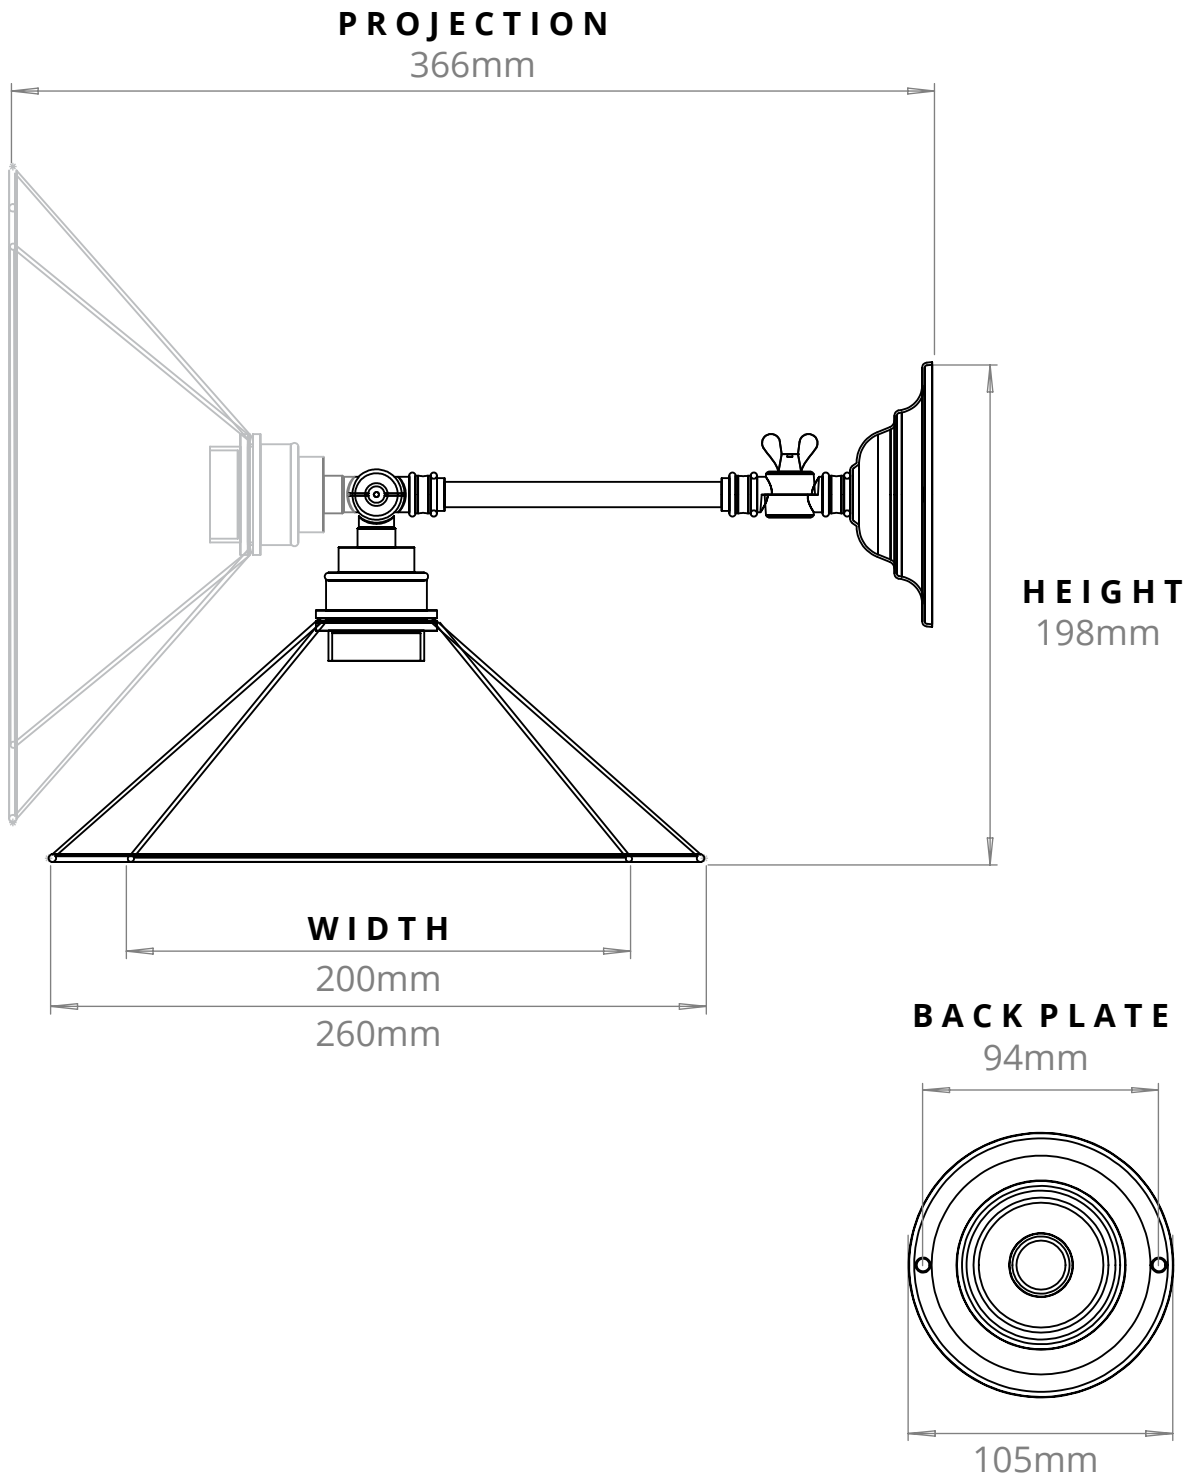

HAY ADJUSTABLE READING LIGHT
SKU:HA-RL

SIZE	WEIGHT	LAMP HOLDER	MAX WATTAGE	IP RATING
MEDIUM	738G	E27	8W	IP20
LARGE	888G	E27	8W	IP20

■ All of our glass shades have a tolerance of 5mm and therefore weights may vary