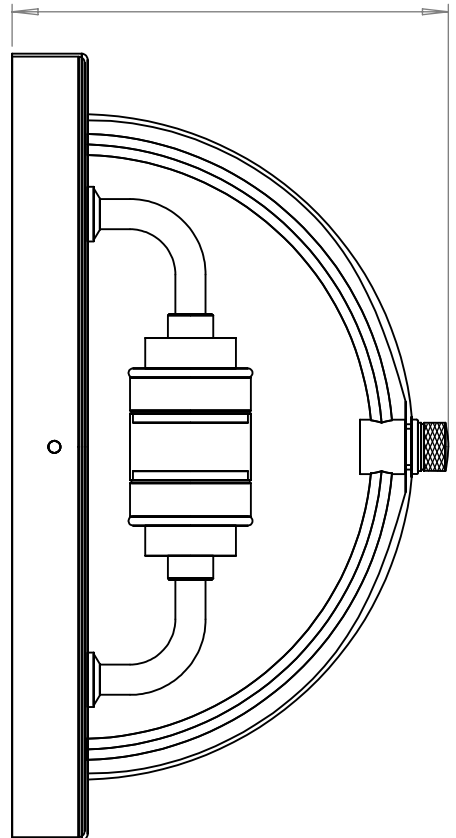

SIZE	WEIGHT	LAMPHOLDER	MAX WATTAGE	IP RATING
ONE SIZE	1450G	E27	8W	IP20

WIDTH
260mm

PROJECTION
155mm

■ All of our glass shades have a tolerance of 5mm and therefore weights may vary