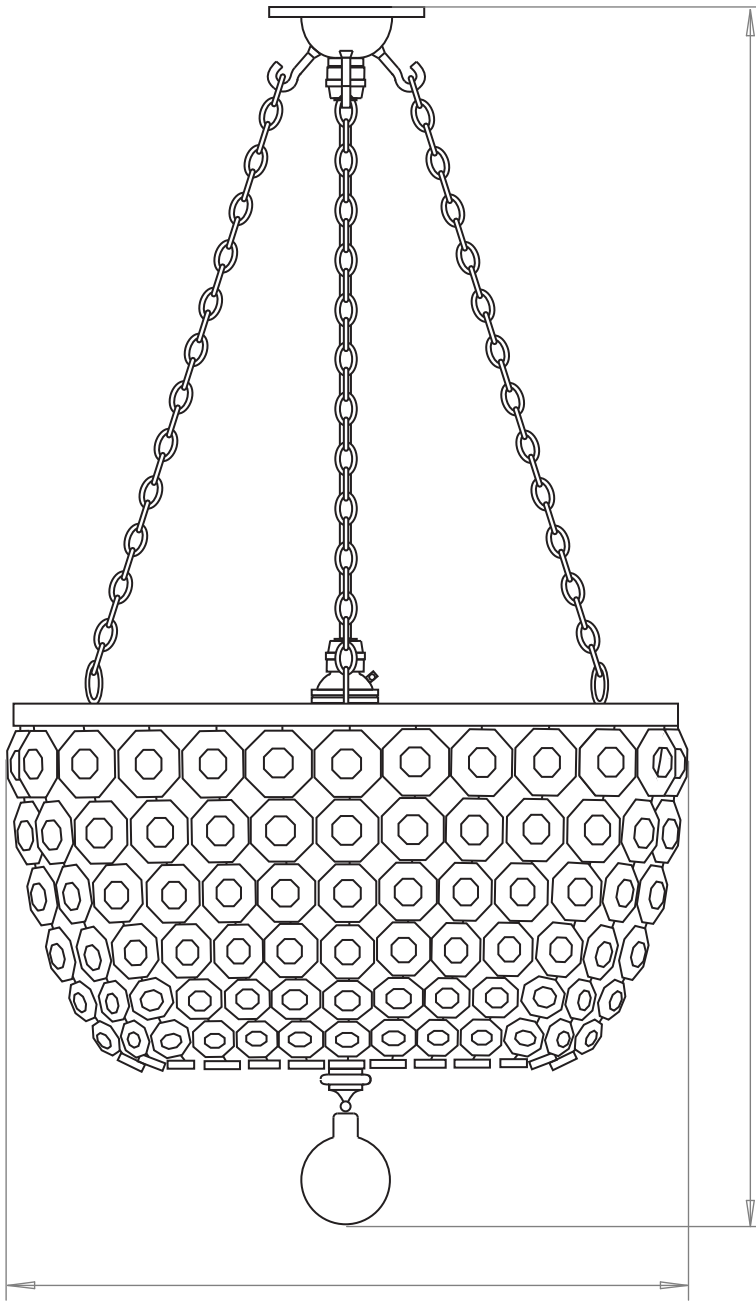

SIZE	WEIGHT	LAMPHOLDER	MAX WATTAGE	IP RATING
ONE SIZE	2300G	B22 or E27	8W	IP20

WIDTH
300mm

MINIMUM HEIGHT
360mm

STANDARD HEIGHT
550mm

CEILING PLATE
50mm