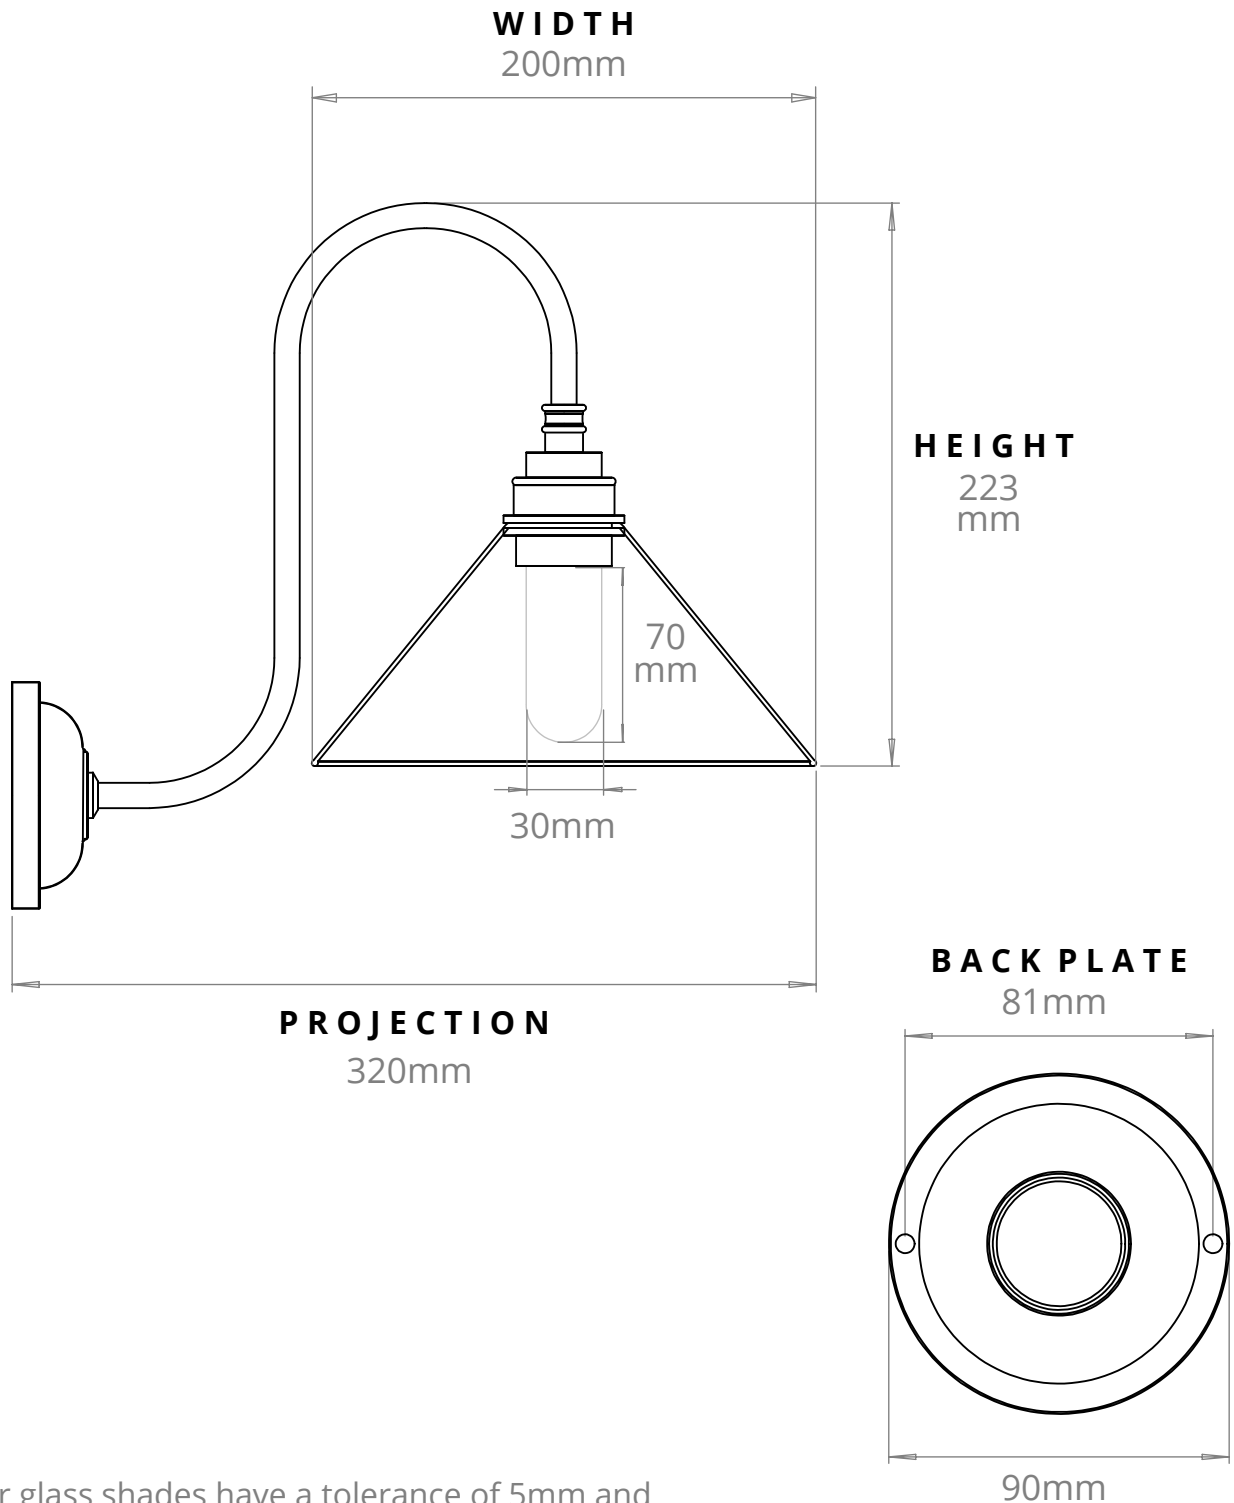

HAY SWAN NECK BATHROOM WALL LIGHT
SKU: HA-SNB

SIZE	WEIGHT	LAMPHOLDER	MAX WATTAGE	IP RATING
MEDIUM	816G	G9	8W	IP44

- All of our glass shades have a tolerance of 5mm and therefore weights may vary
- This product is supplied with a light source of energy class E