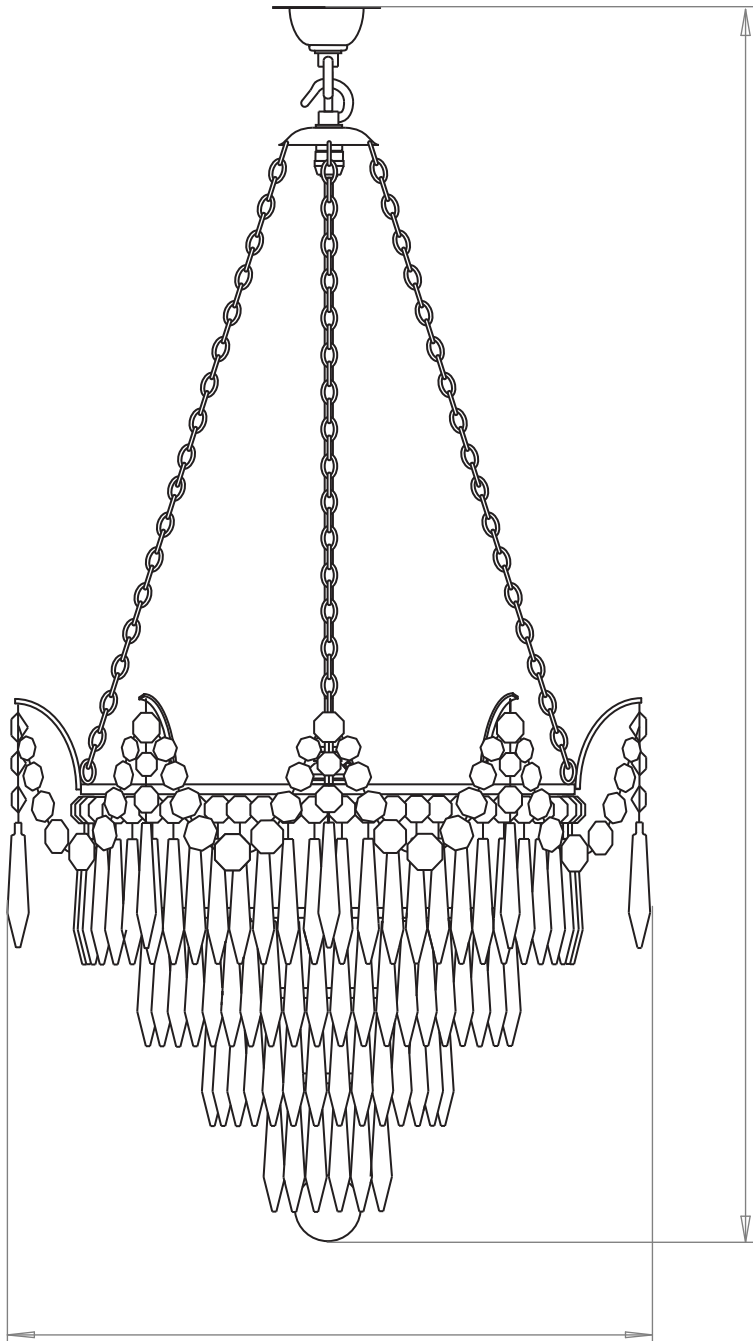

MARCLE PENDANT CRYSTAL EXTRA LARGE
 SKU: MA-PN-CR-XL

SIZE	WEIGHT	LAMPHOLDER	MAX WATTAGE	IP RATING
EXTRA-LARGE	3500G	B22 or E27	8W	IP20

**MINIMUM
HEIGHT**

550mm

**STANDARD
HEIGHT**

750mm

CEILING PLATE

50mm

65mm

WIDTH

400mm