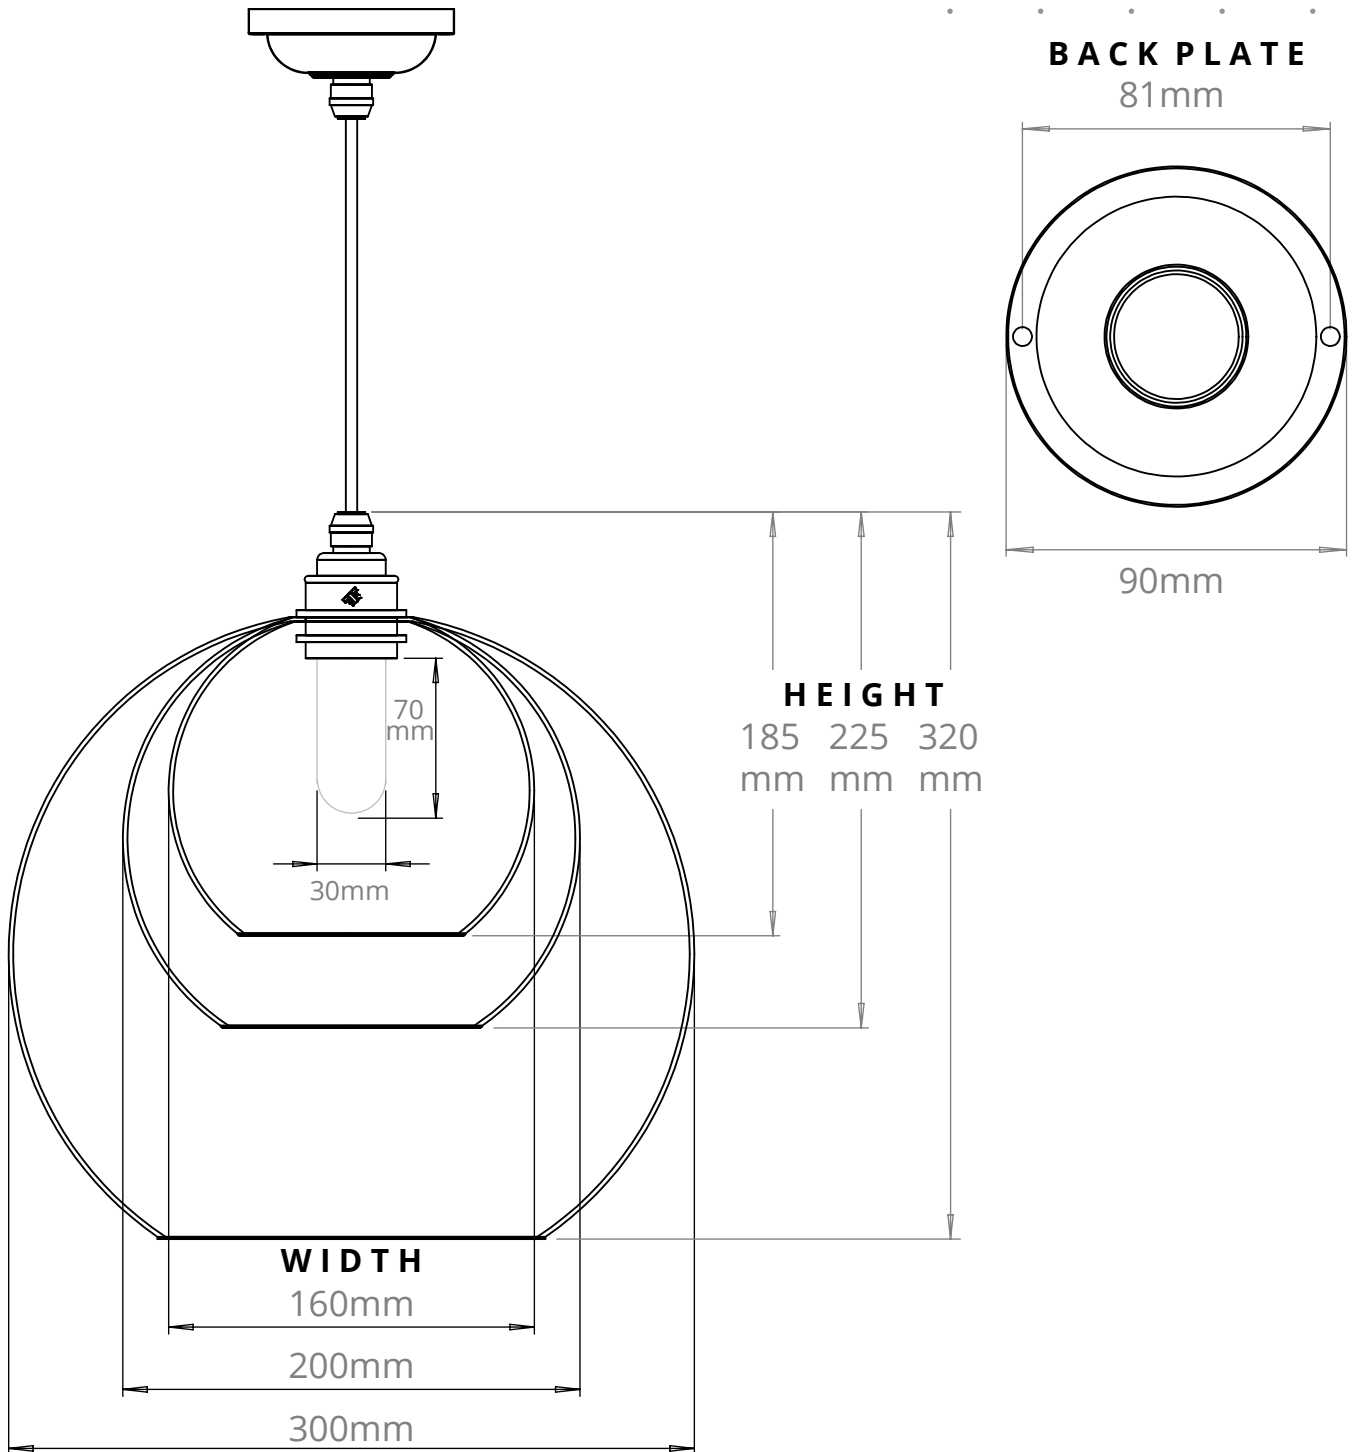

**HEREFORD BATHROOM PENDANT**  
SKU: HE-BPN

SIZE	WEIGHT	LAMPHOLDER	MAX WATTAGE	IP RATING
MEDIUM	630G	G9	8W	IP44
LARGE	800G	G9	8W	IP44
EXTRA-LARGE	1590G	G9	8W	IP44

- All of our glass shades have a tolerance of 5mm and therefore weights may vary
- This product is supplied with a light source of energy class E