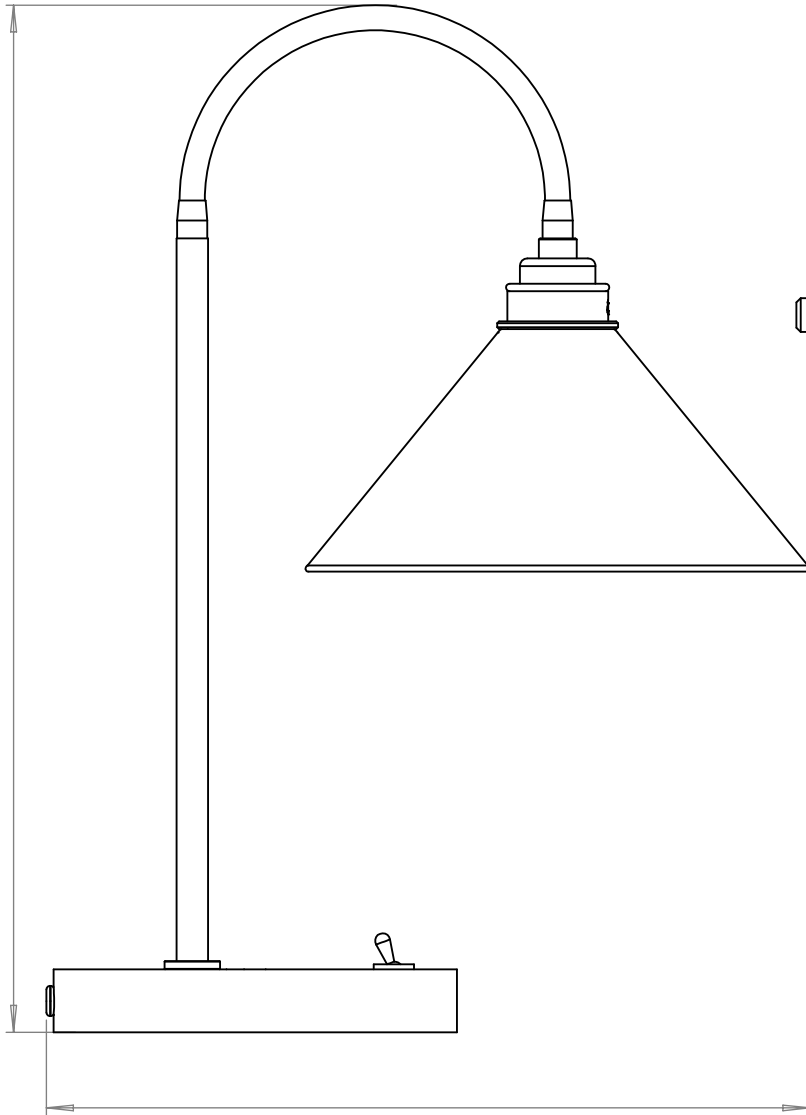

**HAY ADJUSTABLE TABLE LAMP**  
SKU: HA-ATL

SIZE	WEIGHT	LAMPHOLDER	MAX WATTAGE	IP RATING
ONE SIZE	3230G	E27	8W	IP20

**HEIGHT**  
415mm

**PROJECTION**  
303mm

**STANDARD 3 PIN**  
UK

**WIDTH**  
200mm

■ All of our glass shades have a tolerance of 5mm and therefore weights may vary