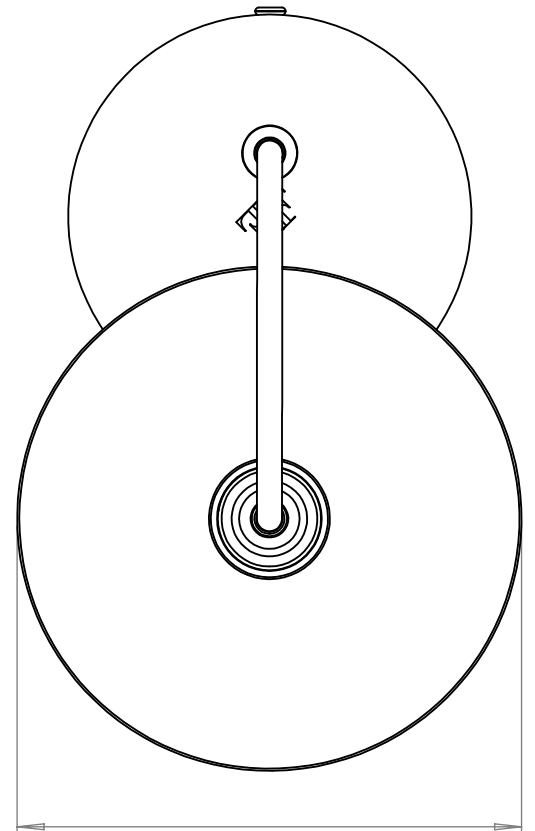

**HAY ADJUSTABLE TABLE LAMP**  
SKU: HA-ATL

SIZE	WEIGHT	LAMPHOLDER	MAX WATTAGE	IP RATING
ONE SIZE	3230G	E27	8W	IP20

**HEIGHT**  
415mm

**PROJECTION**  
303mm

**STANDARD 3 PIN**  
UK

**WIDTH**  
200mm

■ All of our glass shades have a tolerance of 5mm and therefore weights may vary