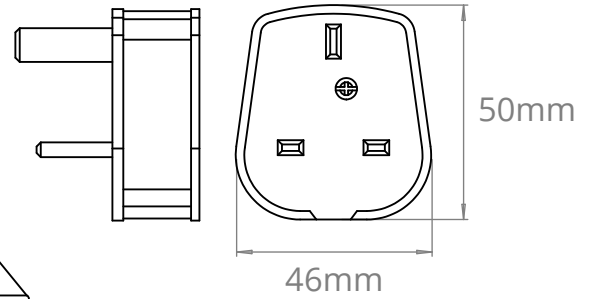

**HAY ADJUSTABLE TABLE LAMP**  
SKU: HA-ATL

SIZE	WEIGHT	LAMPHOLDER	MAX WATTAGE	IP RATING
ONE SIZE	3230G	E27	8W	IP20

**HEIGHT**  
415mm

**PROJECTION**  
303mm

**STANDARD 3 PIN**  
UK

**WIDTH**  
200mm

■ All of our glass shades have a tolerance of 5mm and therefore weights may vary