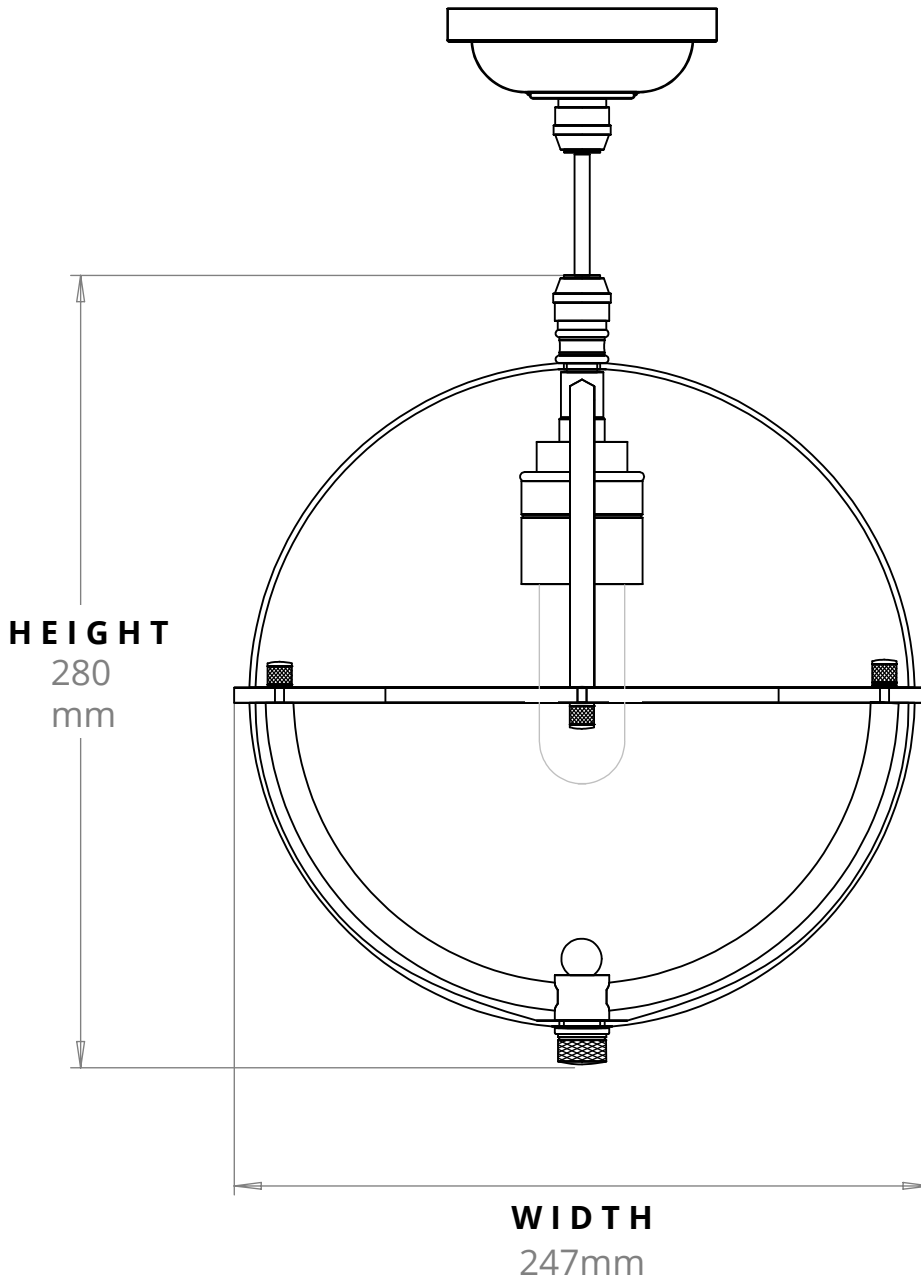

GRAFTON BATHROOM PENDANT
SKU: GR-BPN

SIZE	WEIGHT	LAMPHOLDER	MAX WATTAGE	IP RATING
ONE SIZE	2390G	G9	8W	IP44

CEILING PLATE
81mm

- All of our glass shades have a tolerance of 5mm and therefore weights may vary
- This product is supplied with a light source of energy class E