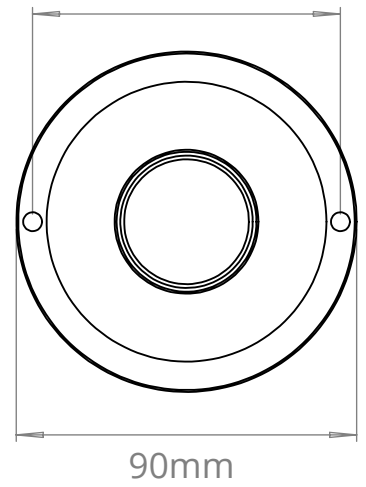

GRAFTON BATHROOM PENDANT
SKU: GR-BPN

SIZE	WEIGHT	LAMPHOLDER	MAX WATTAGE	IP RATING
ONE SIZE	2390G	G9	8W	IP44

CEILING PLATE
81mm

- All of our glass shades have a tolerance of 5mm and therefore weights may vary
- This product is supplied with a light source of energy class E